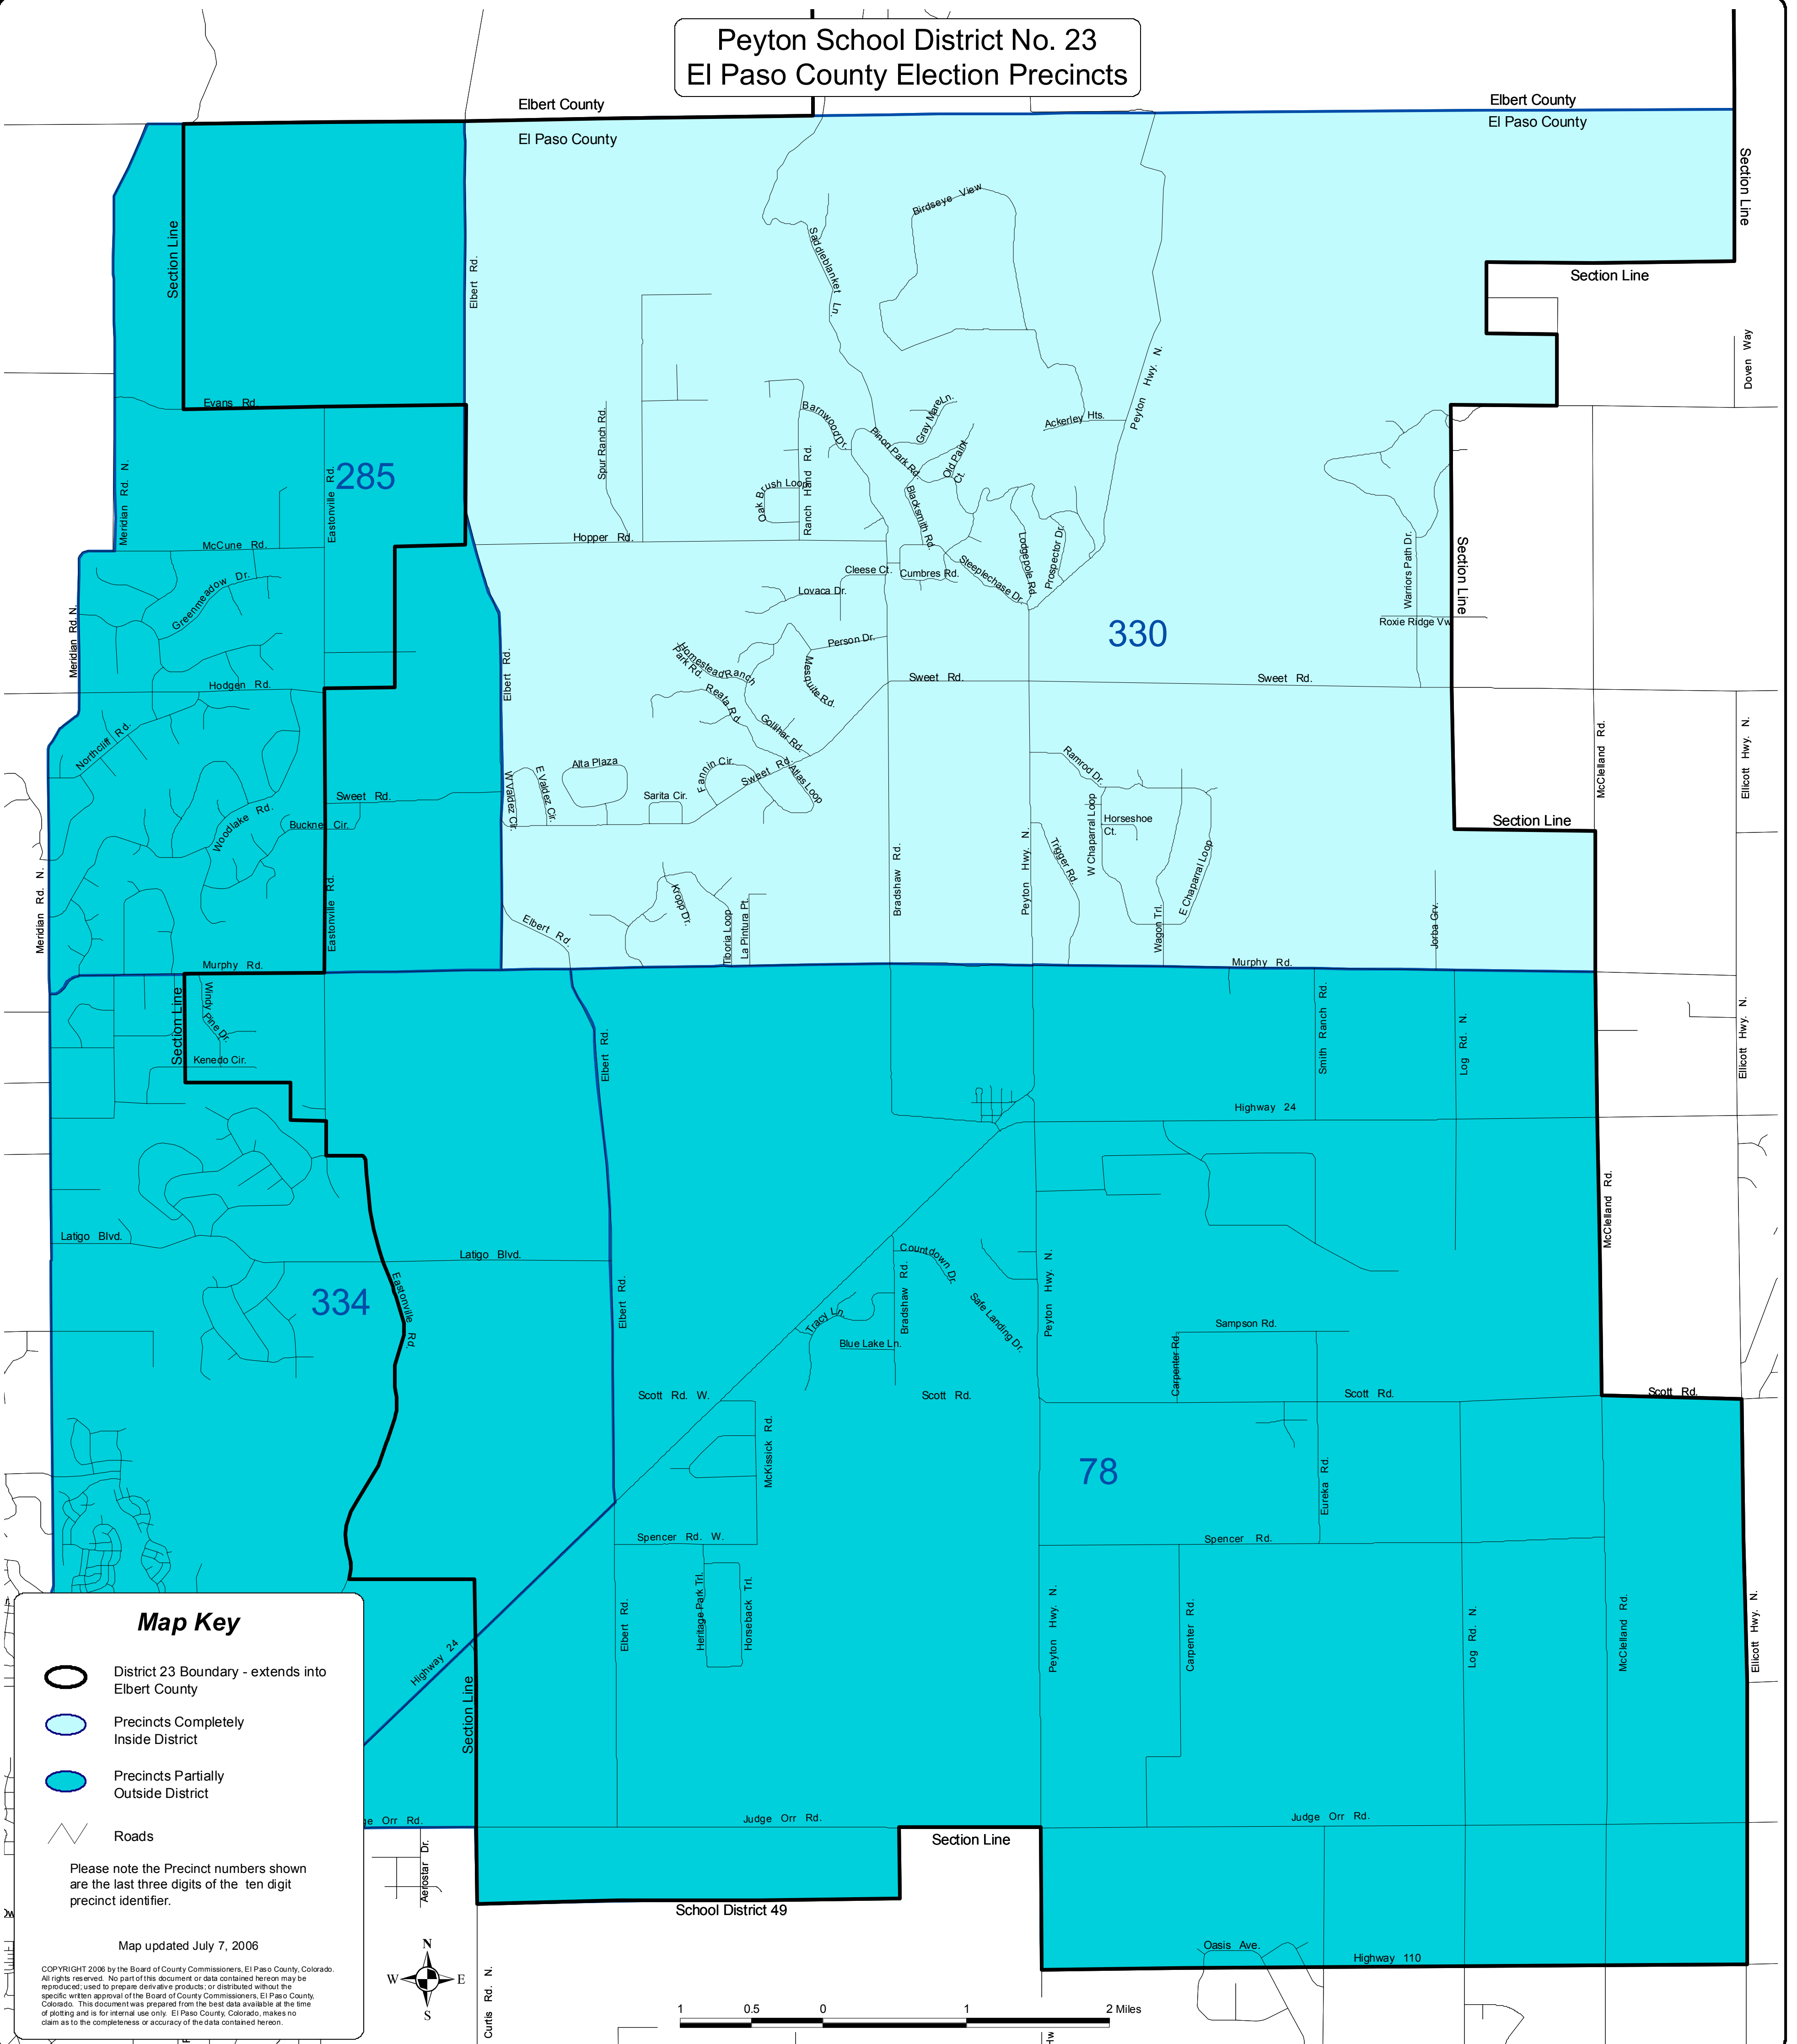

Peyton School District No. 23 El Paso County Election Precincts

Elbert County
El Paso County

Map Key

1. District 23 Boundary - extends into Elbert County
   - Precincts Completely Inside District
   - Precincts Partially Outside District
   - Roads
2. Please note the Precinct numbers shown are the last three digits of the ten digit precinct identifier.

Map updated July 7, 2006