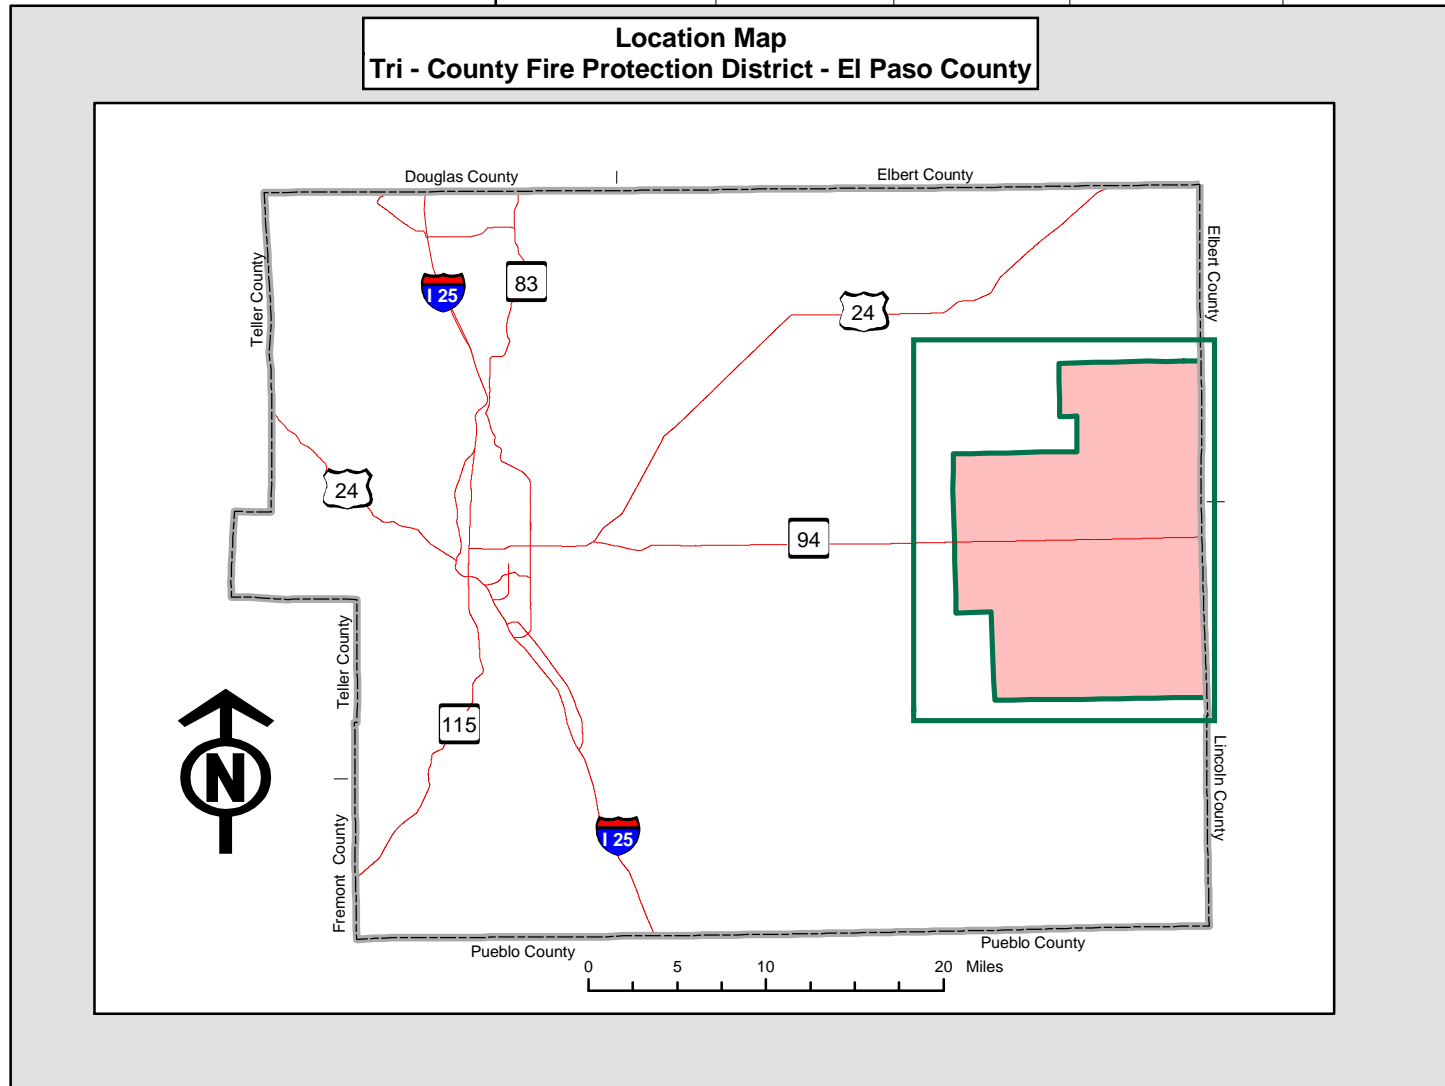

# Tri - County Fire Protection District with Election Precincts El Paso County, Colorado

**Map Key**

- District Boundary
- District extends into Elbert and Lincoln Counties
- Precincts
- Roads
- Highways

Please note the precinct numbers shown are the last three digits of the ten digit precinct identifier.

Map updated September 25, 2003

COPYRIGHT 2003 by the Board of County Commissioners, El Paso County, Colorado. All rights reserved. No part of this document or data contained hereon may be reproduced, used to prepare derivative products, or distributed without the specific written approval of the Board of County Commissioners, El Paso County, Colorado. This document was prepared from the best data available at the time of plotting and is for internal use only. El Paso County, Colorado, makes no claim as to the completeness or accuracy of the data contained hereon.