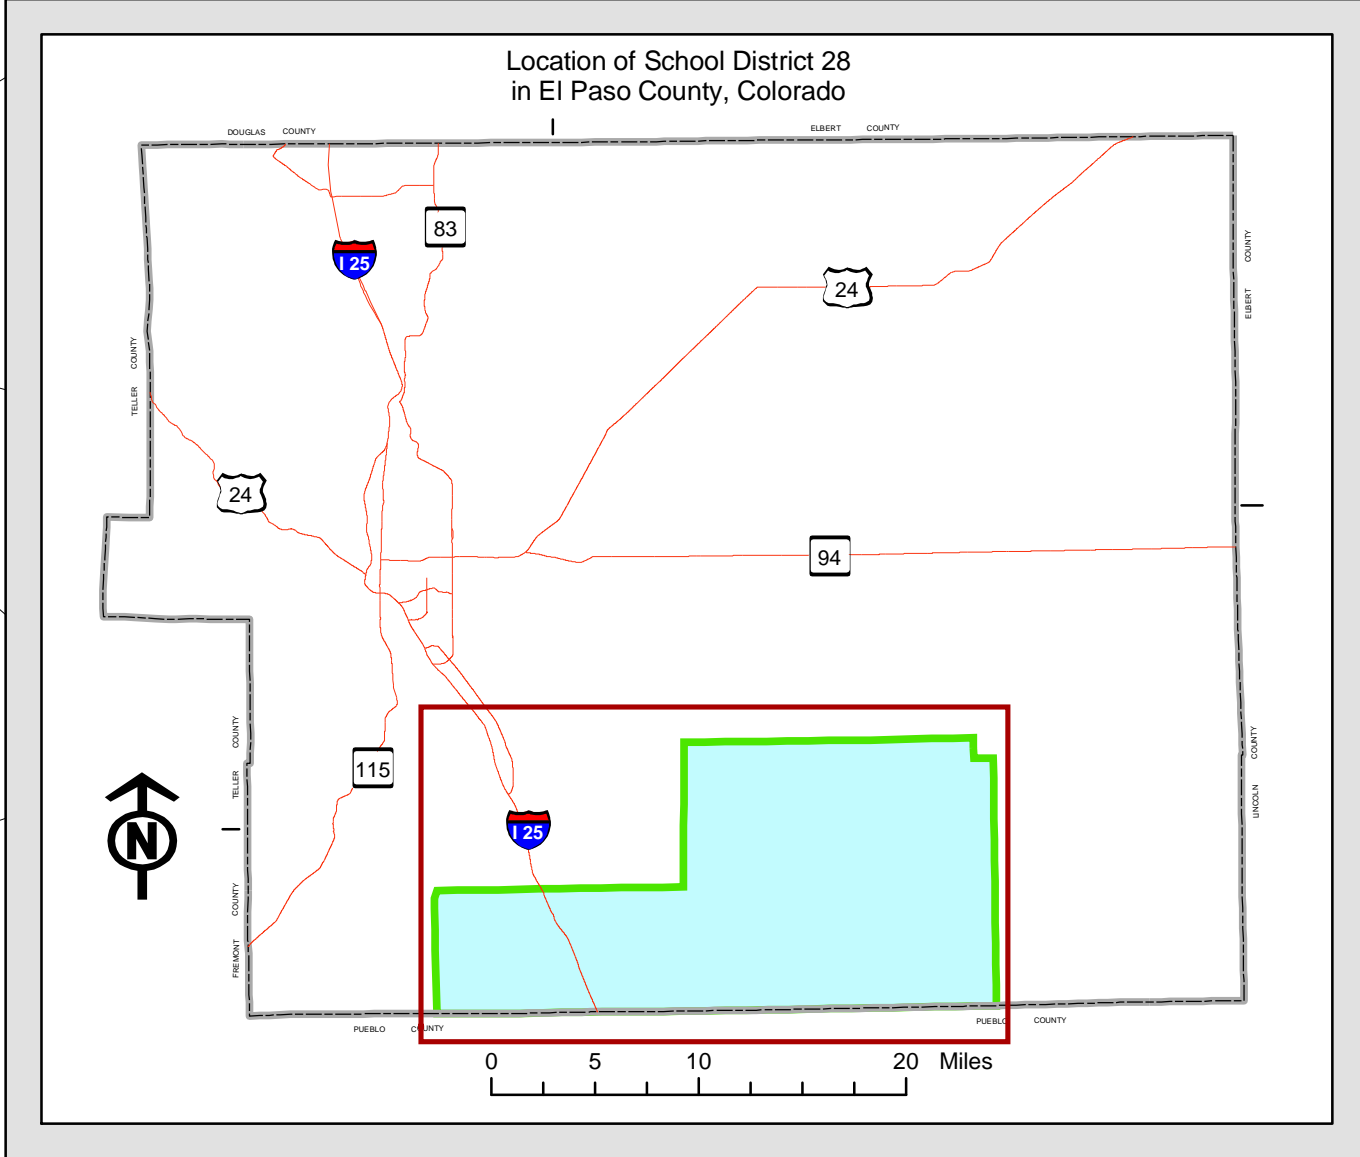

**Hanover School District No. 28
With Election Precincts
El Paso County, Colorado**

Map Key

- District 28 Boundary
- Precincts
- Roads
- Highways

Please note the Precinct numbers shown are the last three digits of the ten digit precinct identifier.

Map updated September 16, 2003

COPYRIGHT 2003 by the Board of County Commissioners, El Paso County, Colorado. All rights reserved. No part of this document or data contained herein may be reproduced, used to prepare derivative products, or distributed without the specific written approval of the Board of County Commissioners, El Paso County, Colorado. This document was prepared from the best data available at the time of plotting and is for internal use only. El Paso County, Colorado, makes no claim as to the completeness or accuracy of the data contained herein.