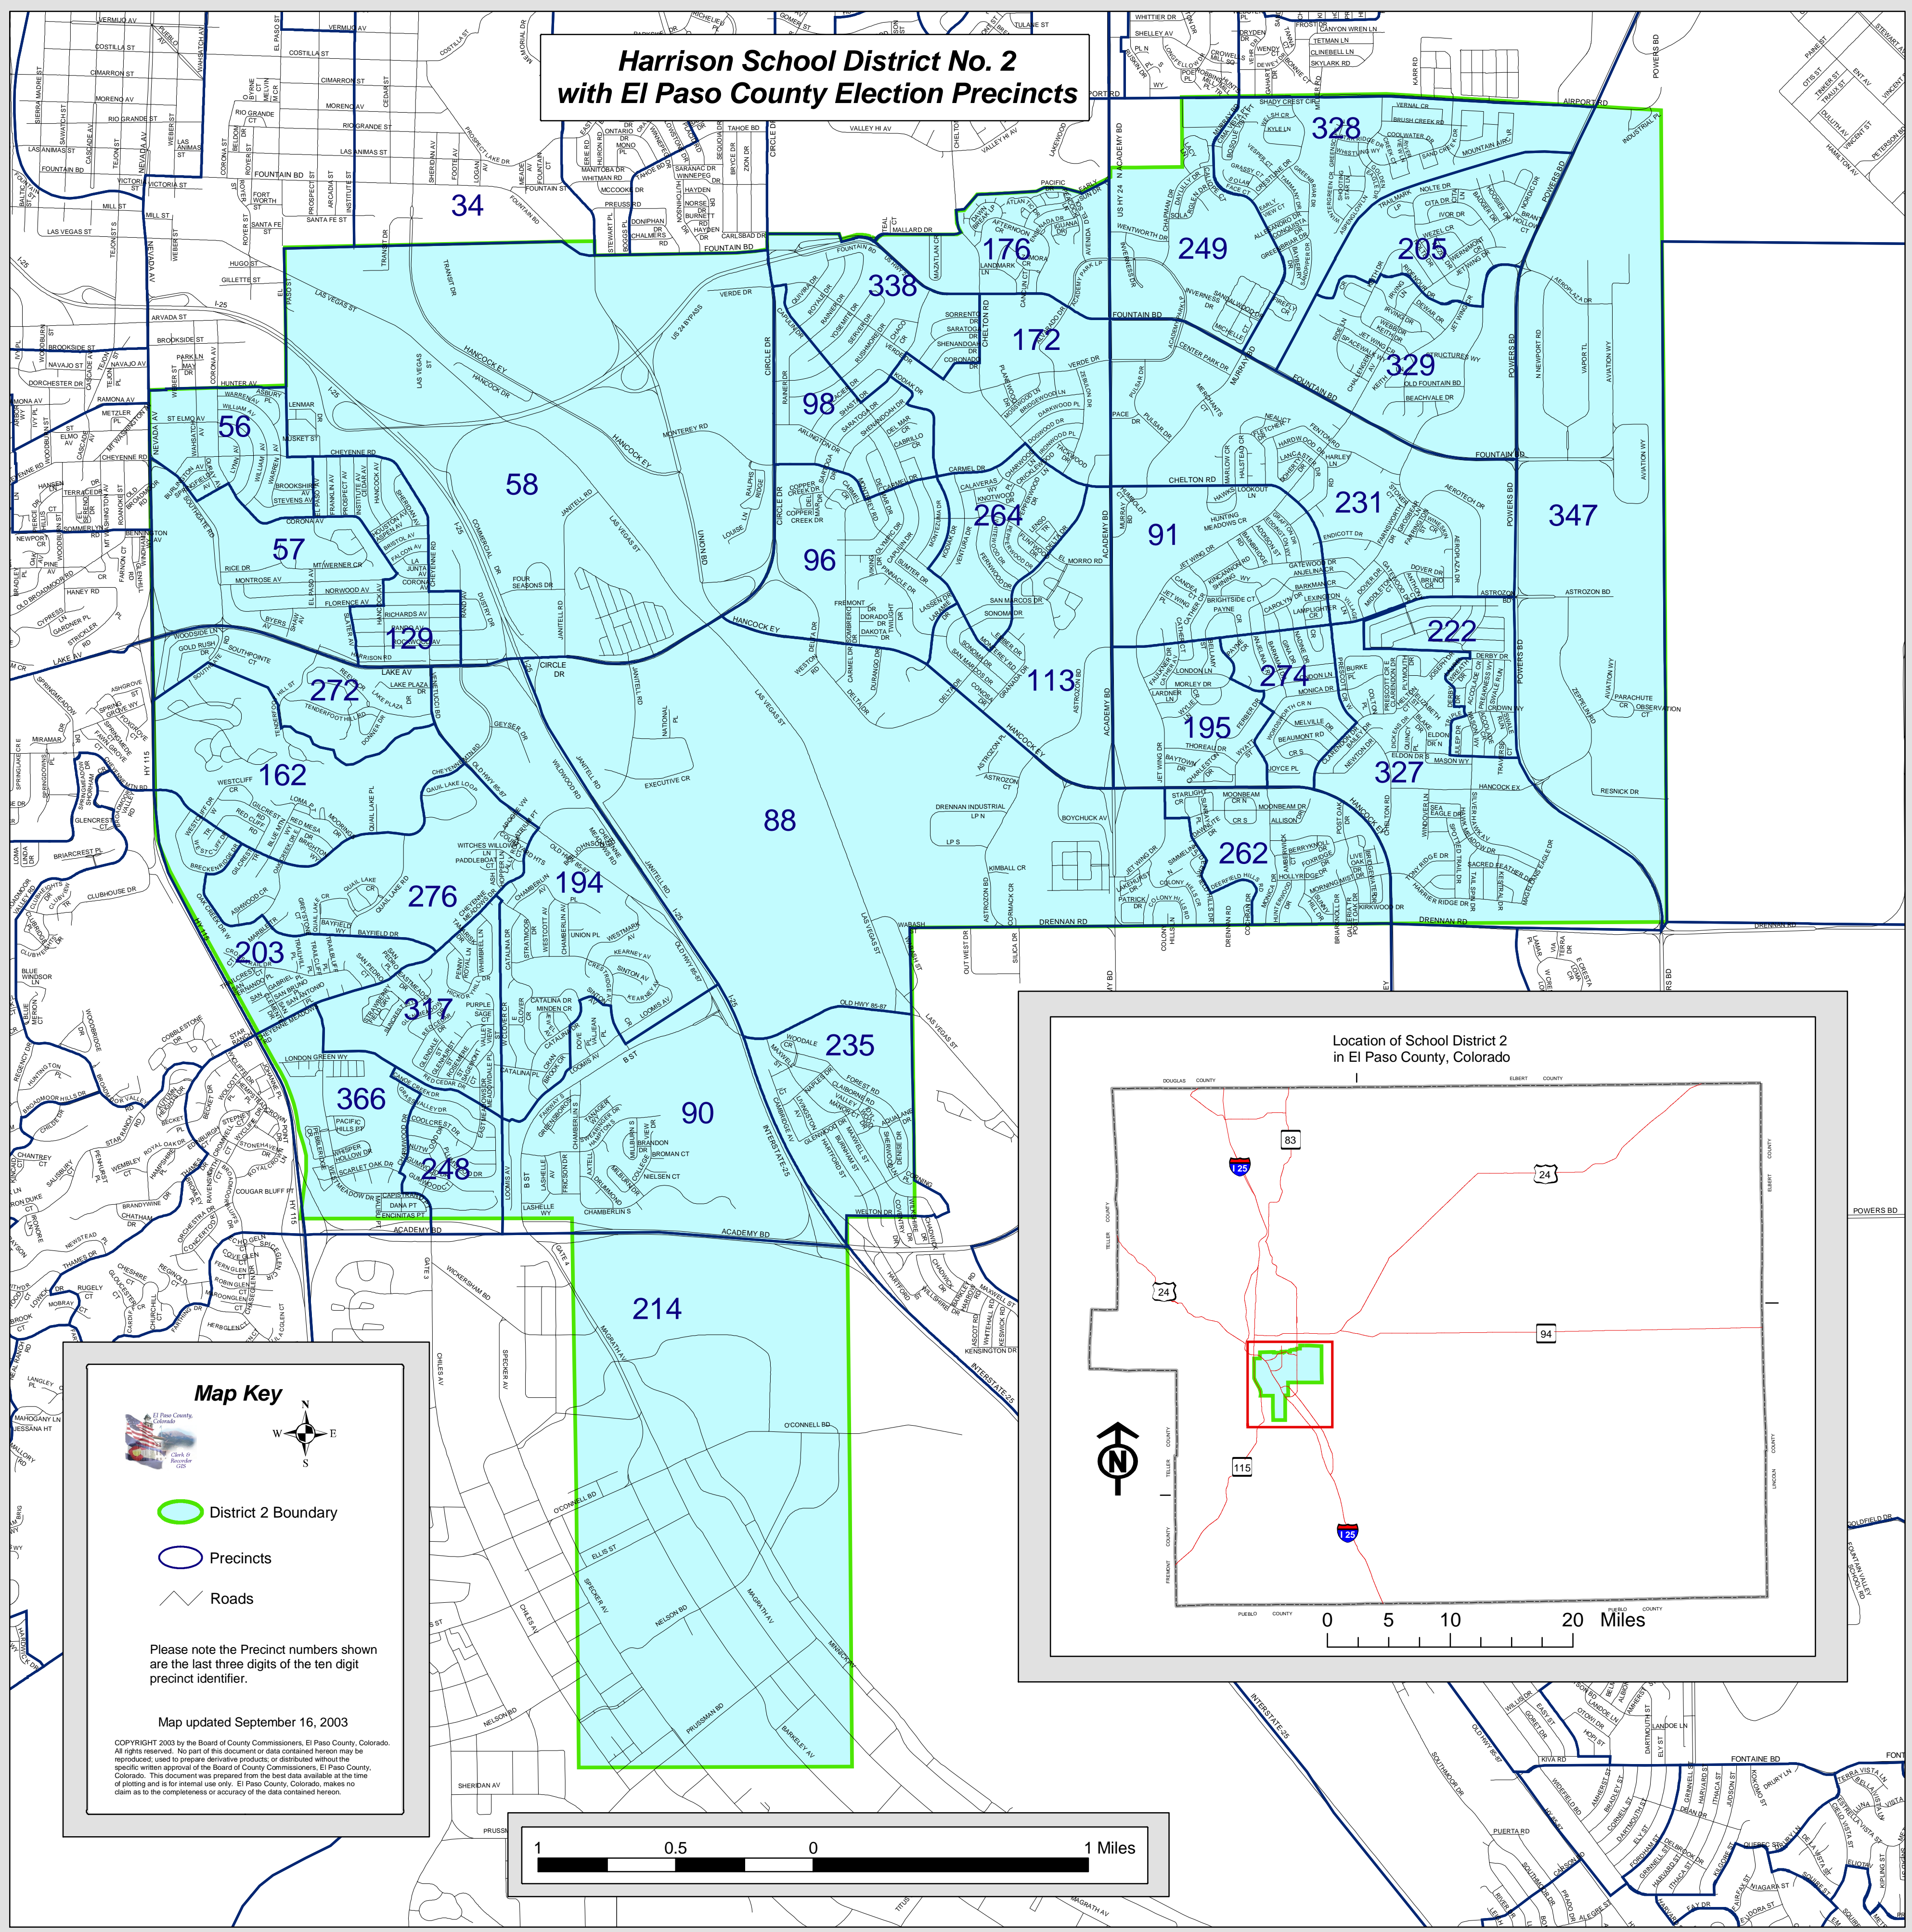

Harrison School District No. 2 with El Paso County Election Precincts

Map Key

District 2 Boundary

Precincts

Roads

Please note the Precinct numbers shown are the last three digits of the ten digit precinct identifier.

Map updated September 16, 2003

COPYRIGHT 2003 by the Board of County Commissioners, El Paso County, Colorado. All rights reserved. No part of this document or data contained herein may be reproduced, used to prepare derivative products, or distributed without the specific written approval of the Board of County Commissioners, El Paso County, Colorado. This document was prepared from the best data available at the time of plotting and is for internal use only. El Paso County, Colorado, makes no claim as to the completeness or accuracy of the data contained herein.