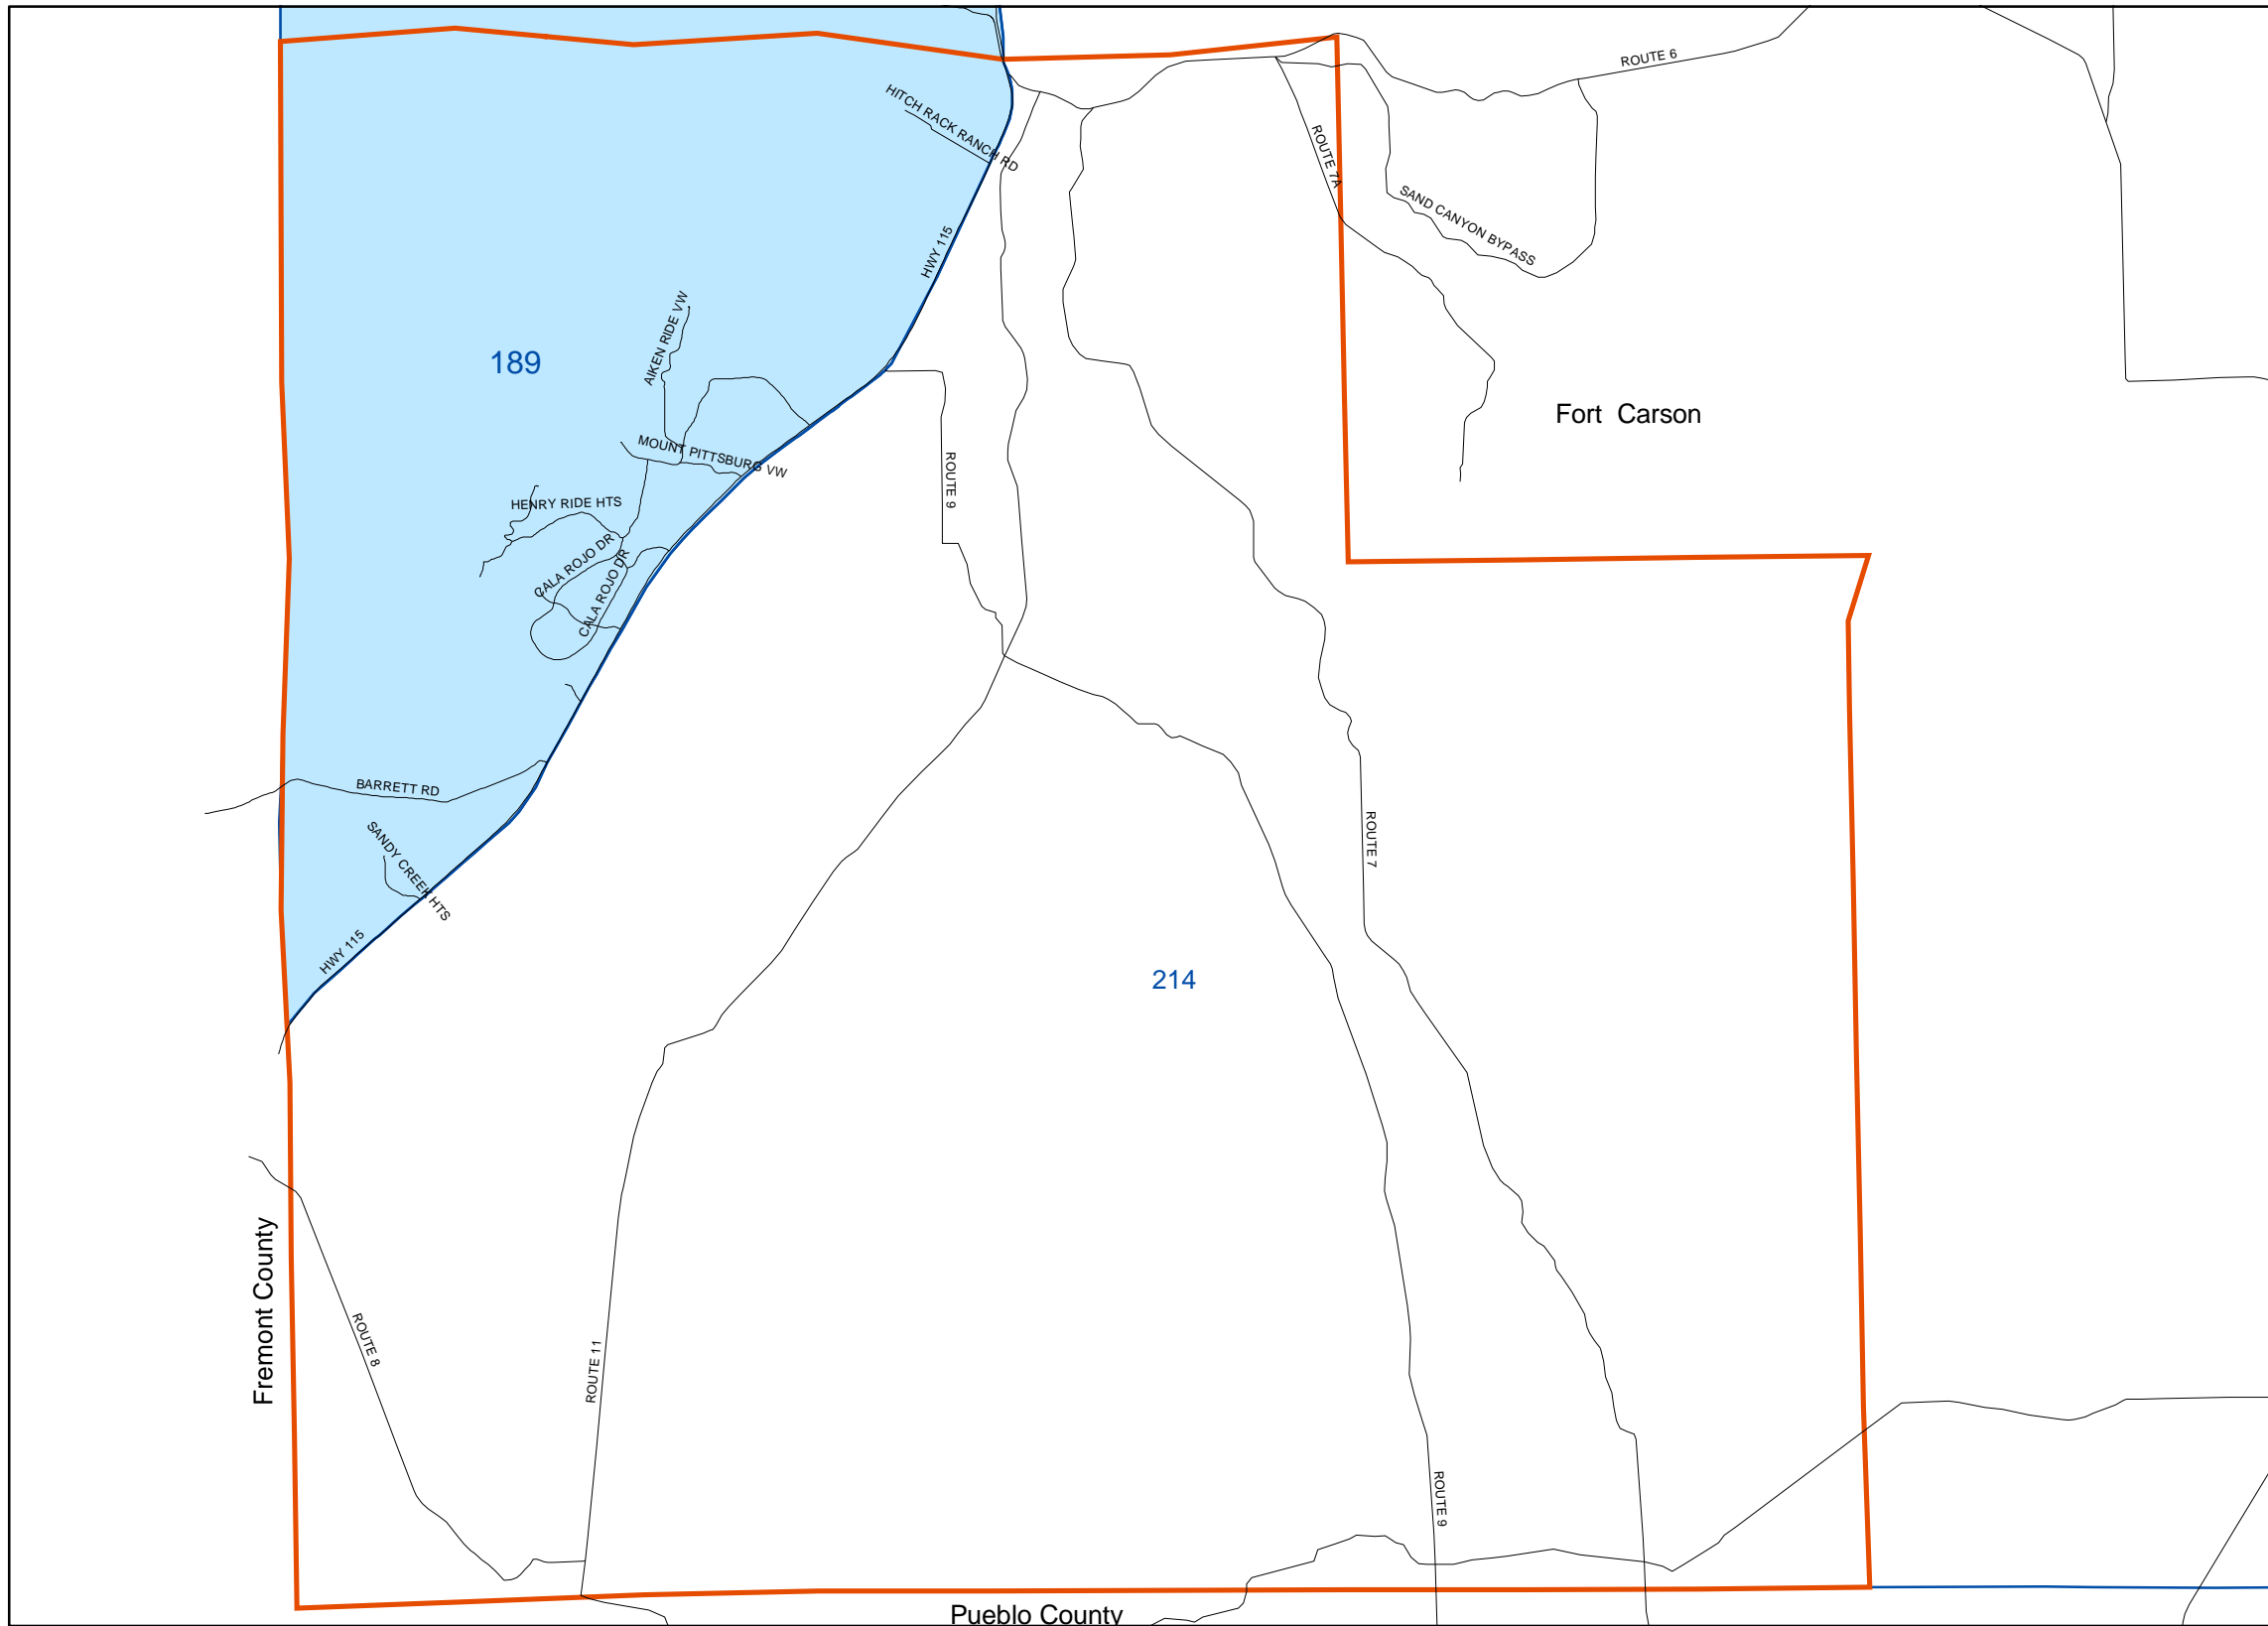

**El Paso County Coordinated Election 2003
Fremont School District RE-2 District E Director**

Winning Candidate by Precinct

School District RE2 Dist. E Director

- Engle
- School District RE-2 Boundary
- Precincts
- Roads

This School District extends into Fremont County
* No votes were cast for this race in precinct 214
Map Created December 15, 2003

**Final Results for Fremont SD RE-2 District E Director
4 Year Term
(vote for 1)**

100.00%

Therese Engle - 17 Votes

Please refer to Official Abstract for individual precinct results.

**Location of School District RE-2
in El Paso County, CO**