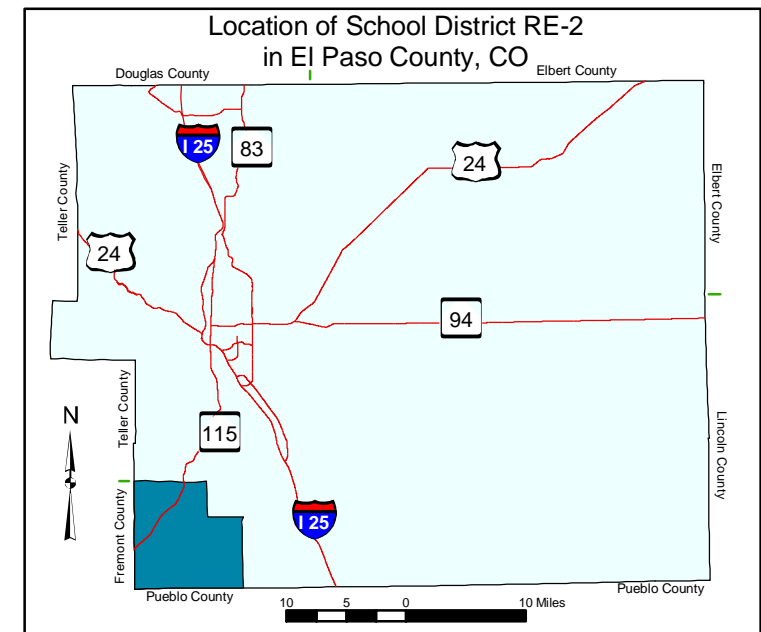

**El Paso County Coordinated Election 2003  
Fremont School District RE-2 District C Director**

**Winning Candidate by Precinct**

School District RE2 Dist. C Director

- Covington
- School District RE-2 Boundary
- Precincts
- Roads

This School District extends into Fremont County

\* No votes were cast for this race in precinct 214

Map Created December 15, 2003

COPYRIGHT 2003 by the Board of County Commissioners, El Paso County, Colorado. All rights reserved. No part of this document or data contained hereon may be reproduced; used to prepare derivative products; or distributed without the specific written approval of the Board of County Commissioners, El Paso County, Colorado. This document was prepared from the best data available at the time of plotting and is for internal use only. El Paso County, Colorado, makes no claim as to the completeness or accuracy of the data contained hereon.