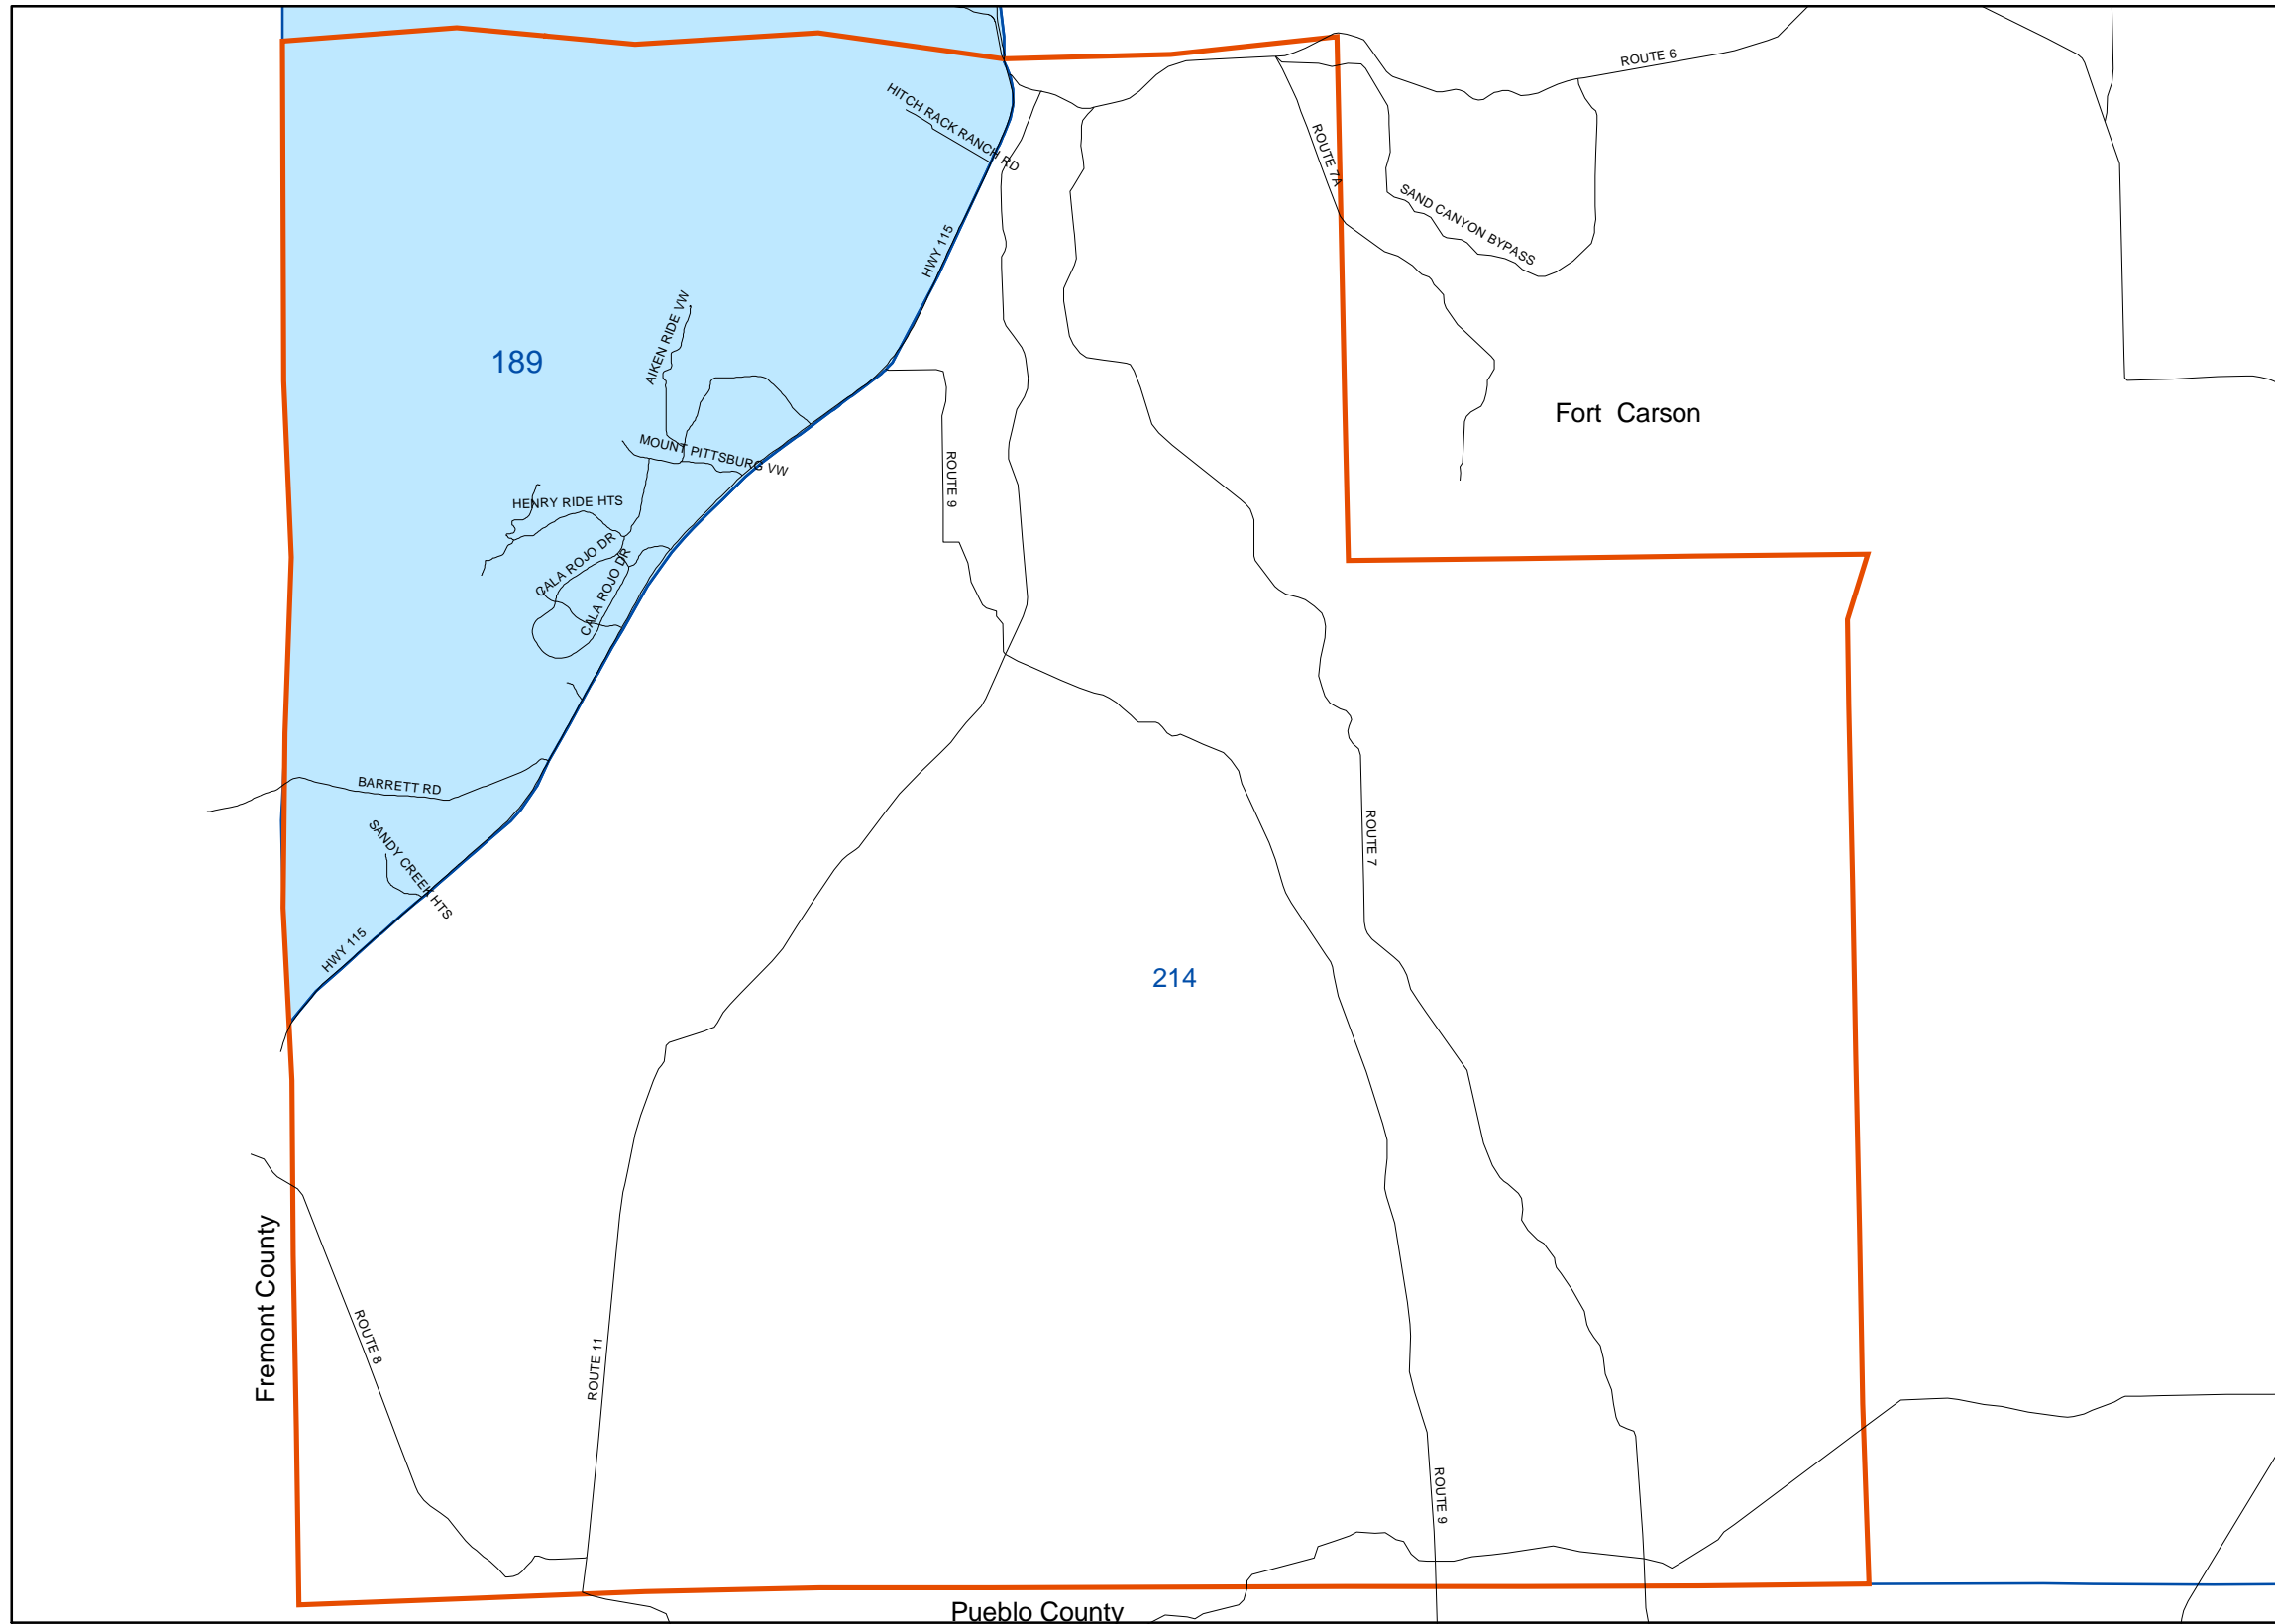

**El Paso County Coordinated Election 2003  
Fremont School District RE-2 District C Director**

**Winning Candidate by Precinct**

School District RE2 Dist. C Director

- Covington
- School District RE-2 Boundary
- Precincts
- Roads

This School District extends into Fremont County

\* No votes were cast for this race in precinct 214

Map Created December 15, 2003

COPYRIGHT 2003 by the Board of County Commissioners, El Paso County, Colorado. All rights reserved. No part of this document or data contained hereon may be reproduced; used to prepare derivative products; or distributed without the specific written approval of the Board of County Commissioners, El Paso County, Colorado. This document was prepared from the best data available at the time of plotting and is for internal use only. El Paso County, Colorado, makes no claim as to the completeness or accuracy of the data contained hereon.