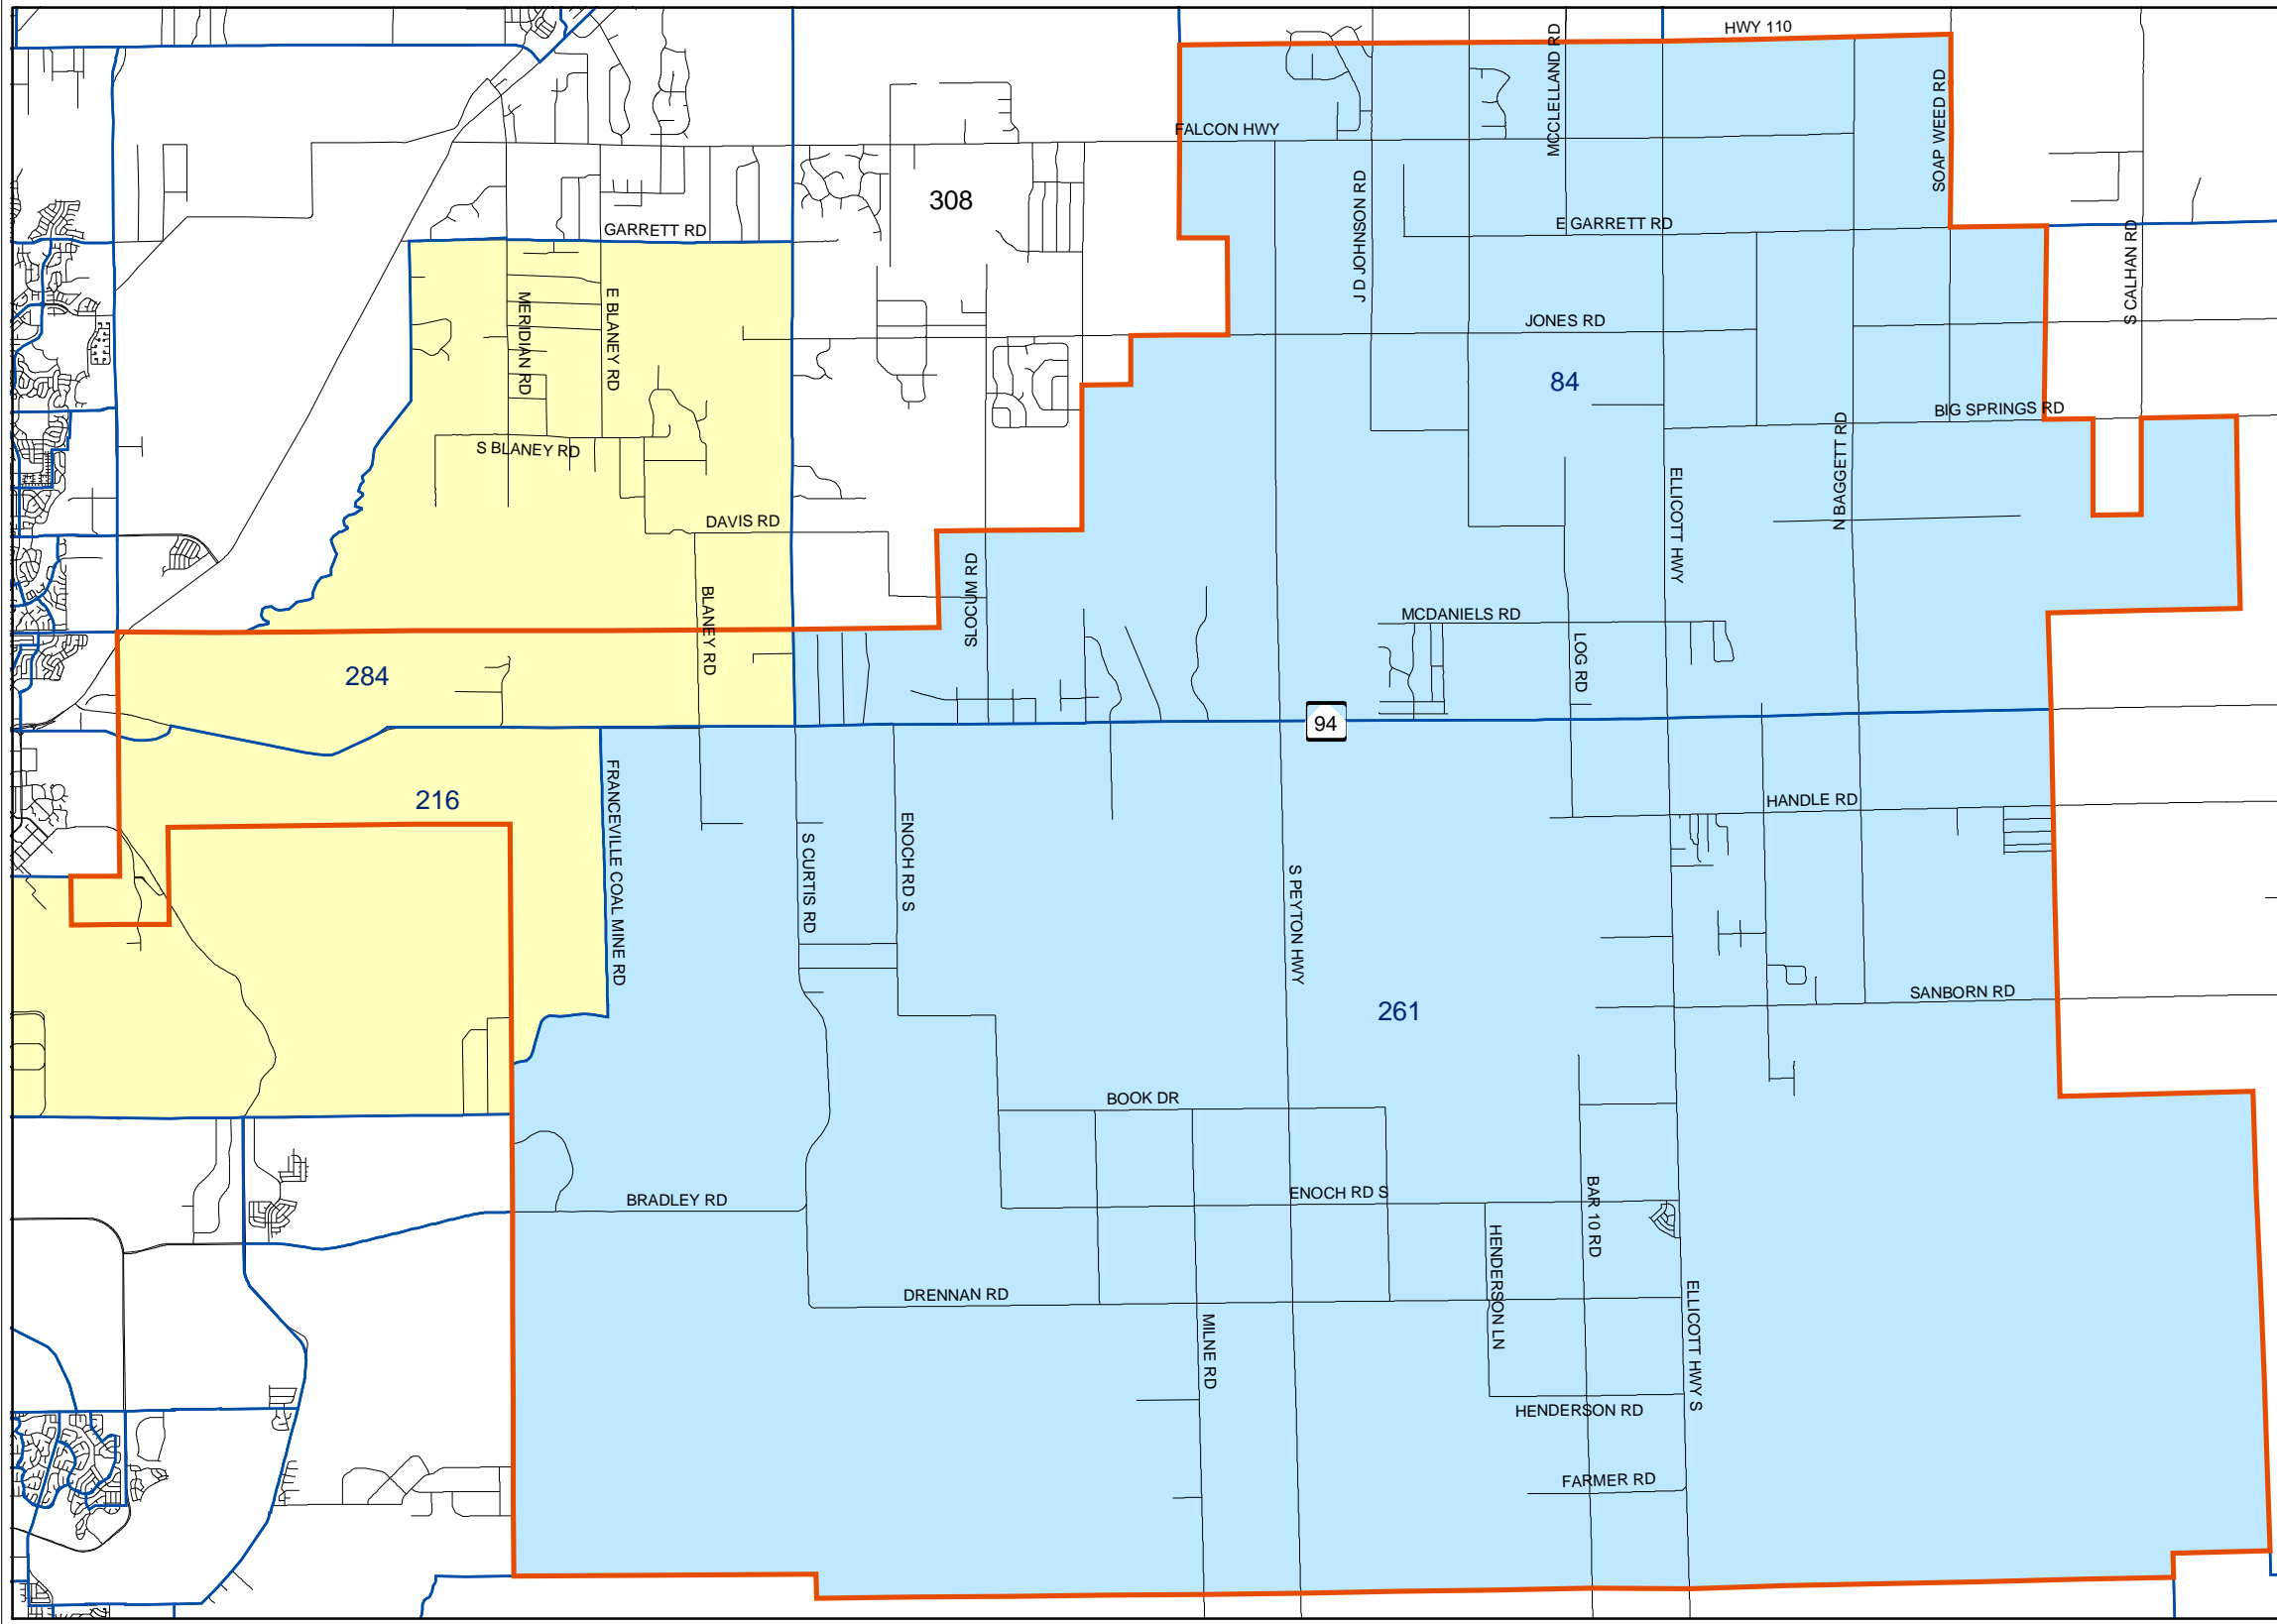

**El Paso County Coordinated Election 2003
Ellicott School District 22 Director**

Winning Candidate by Precinct

School District 22 Director

- Beum
- Nee
- Precincts
- School District 22 Boundary
- Roads

Map Created December 15, 2003