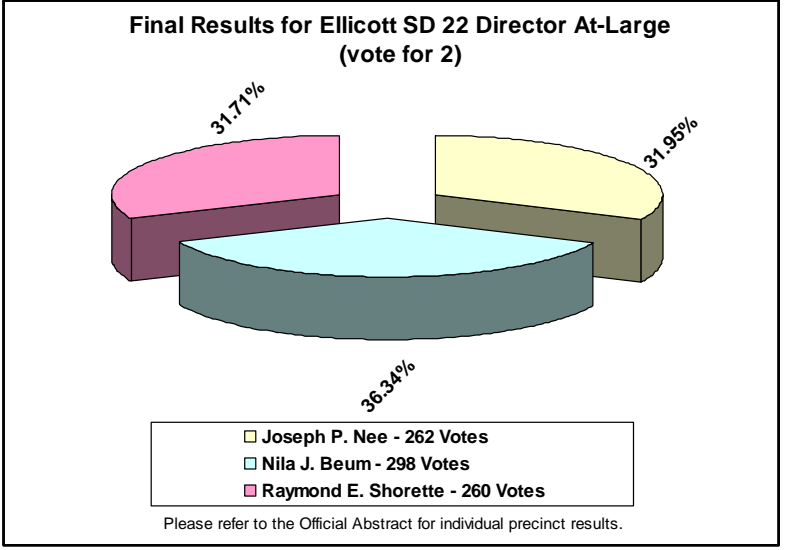

**El Paso County Coordinated Election 2003
Ellicott School District 22 Director**

Winning Candidate by Precinct

School District 22 Director

- Beum
- Nee
- Precincts
- School District 22 Boundary
- Roads

Map Created December 15, 2003