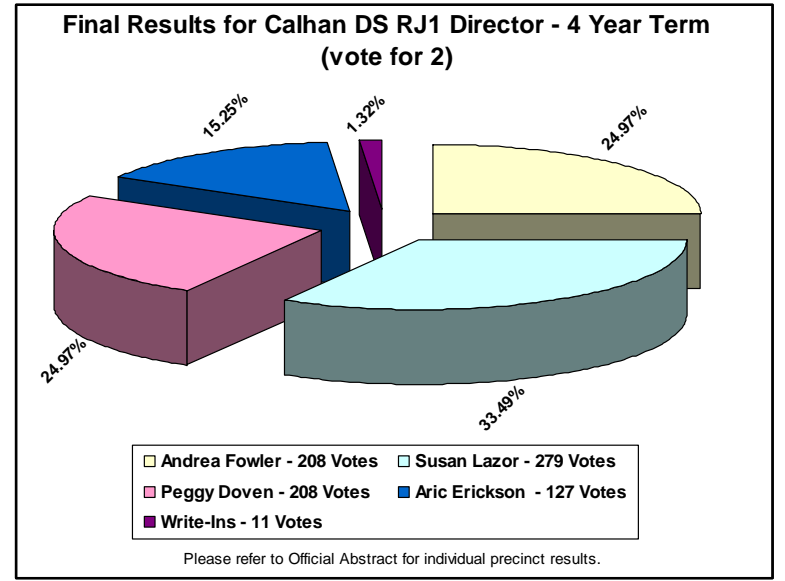

COPYRIGHT 2003 by the Board of County Commissioners, El Paso County, Colorado. All rights reserved. No part of this document or data contained hereon may be reproduced, used to prepare derivative products, or distributed without the specific written approval of the Board of County Commissioners, El Paso County, Colorado. This document was prepared from the best data available at the time of plotting and is for internal use only. El Paso County, Colorado, makes no claim as to the completeness or accuracy of the data contained hereon.