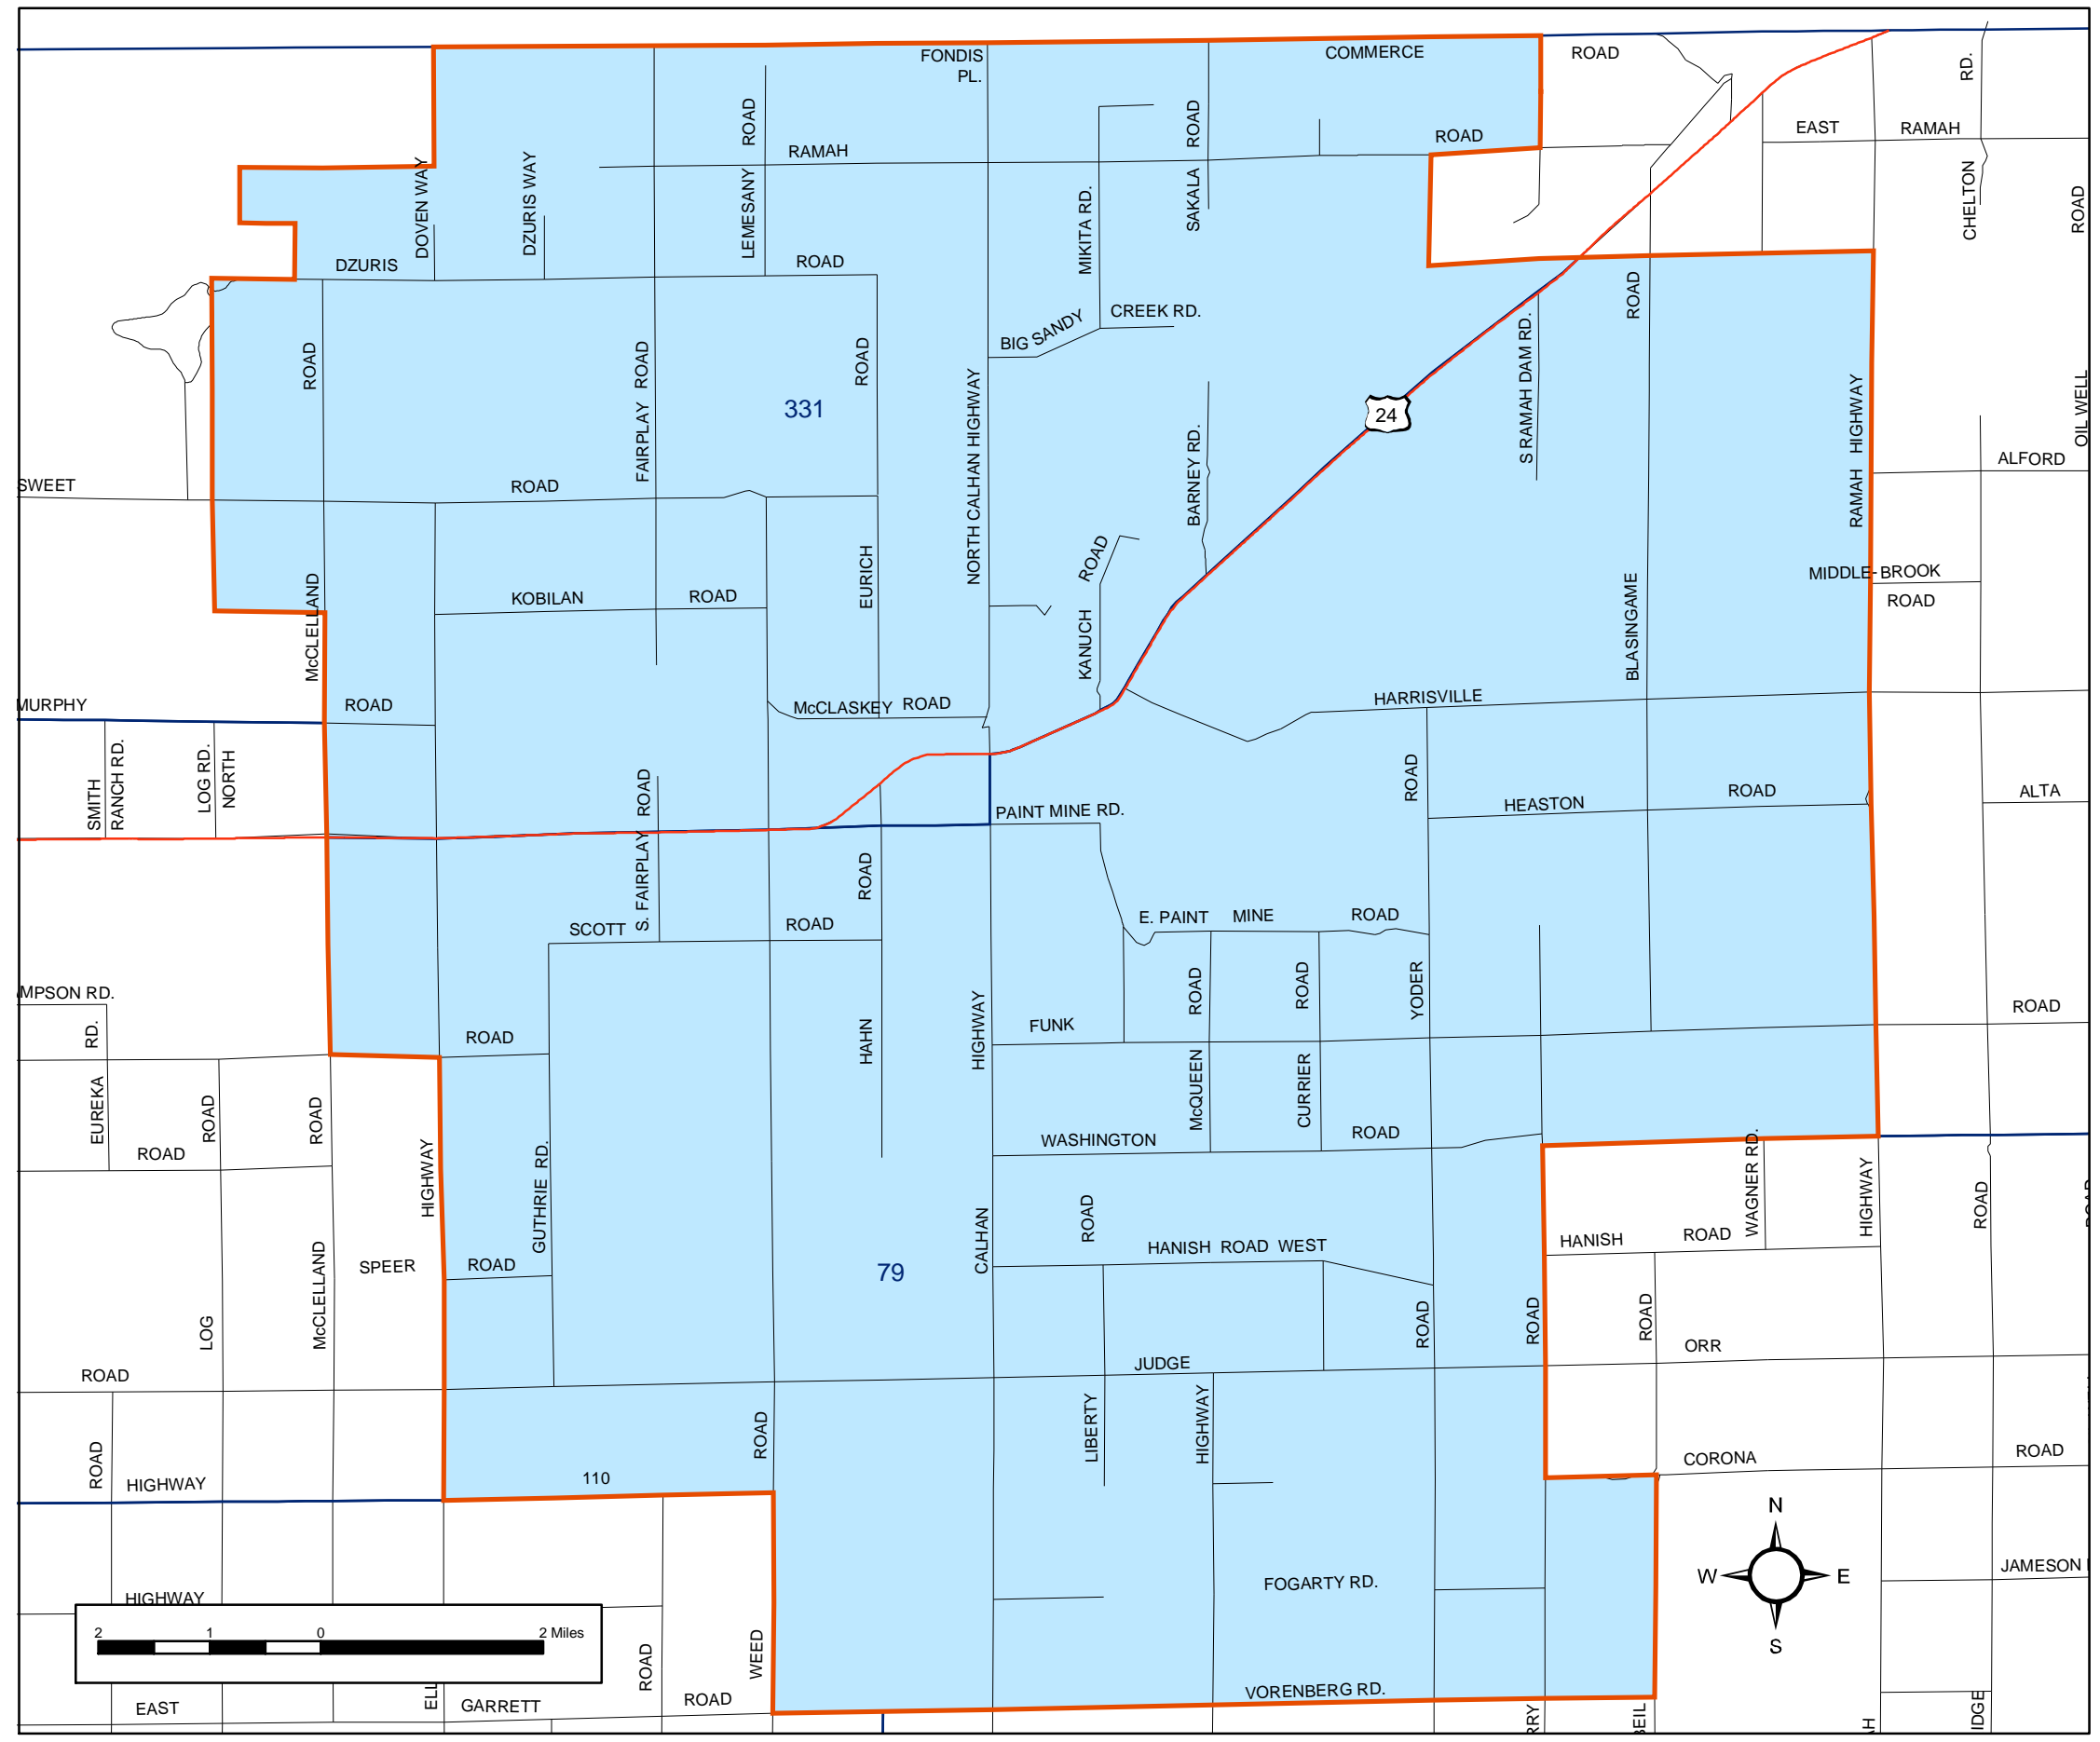

**El Paso County Coordinated Election 2003
Calhan School District RJ-1 Director
4 Year Term**

Winning Candidate by Precinct

Calhan SD RJ1 Director

- Lazor
- School District Boundary
- Precincts
- Roads
- Highways

* District extends into Elbert County
Map Created December 15, 2003

COPYRIGHT 2003 by the Board of County Commissioners, El Paso County, Colorado. All rights reserved. No part of this document or data contained hereon may be reproduced, used to prepare derivative products, or distributed without the specific written approval of the Board of County Commissioners, El Paso County, Colorado. This document was prepared from the best data available at the time of plotting and is for internal use only. El Paso County, Colorado, makes no claim as to the completeness or accuracy of the data contained hereon.