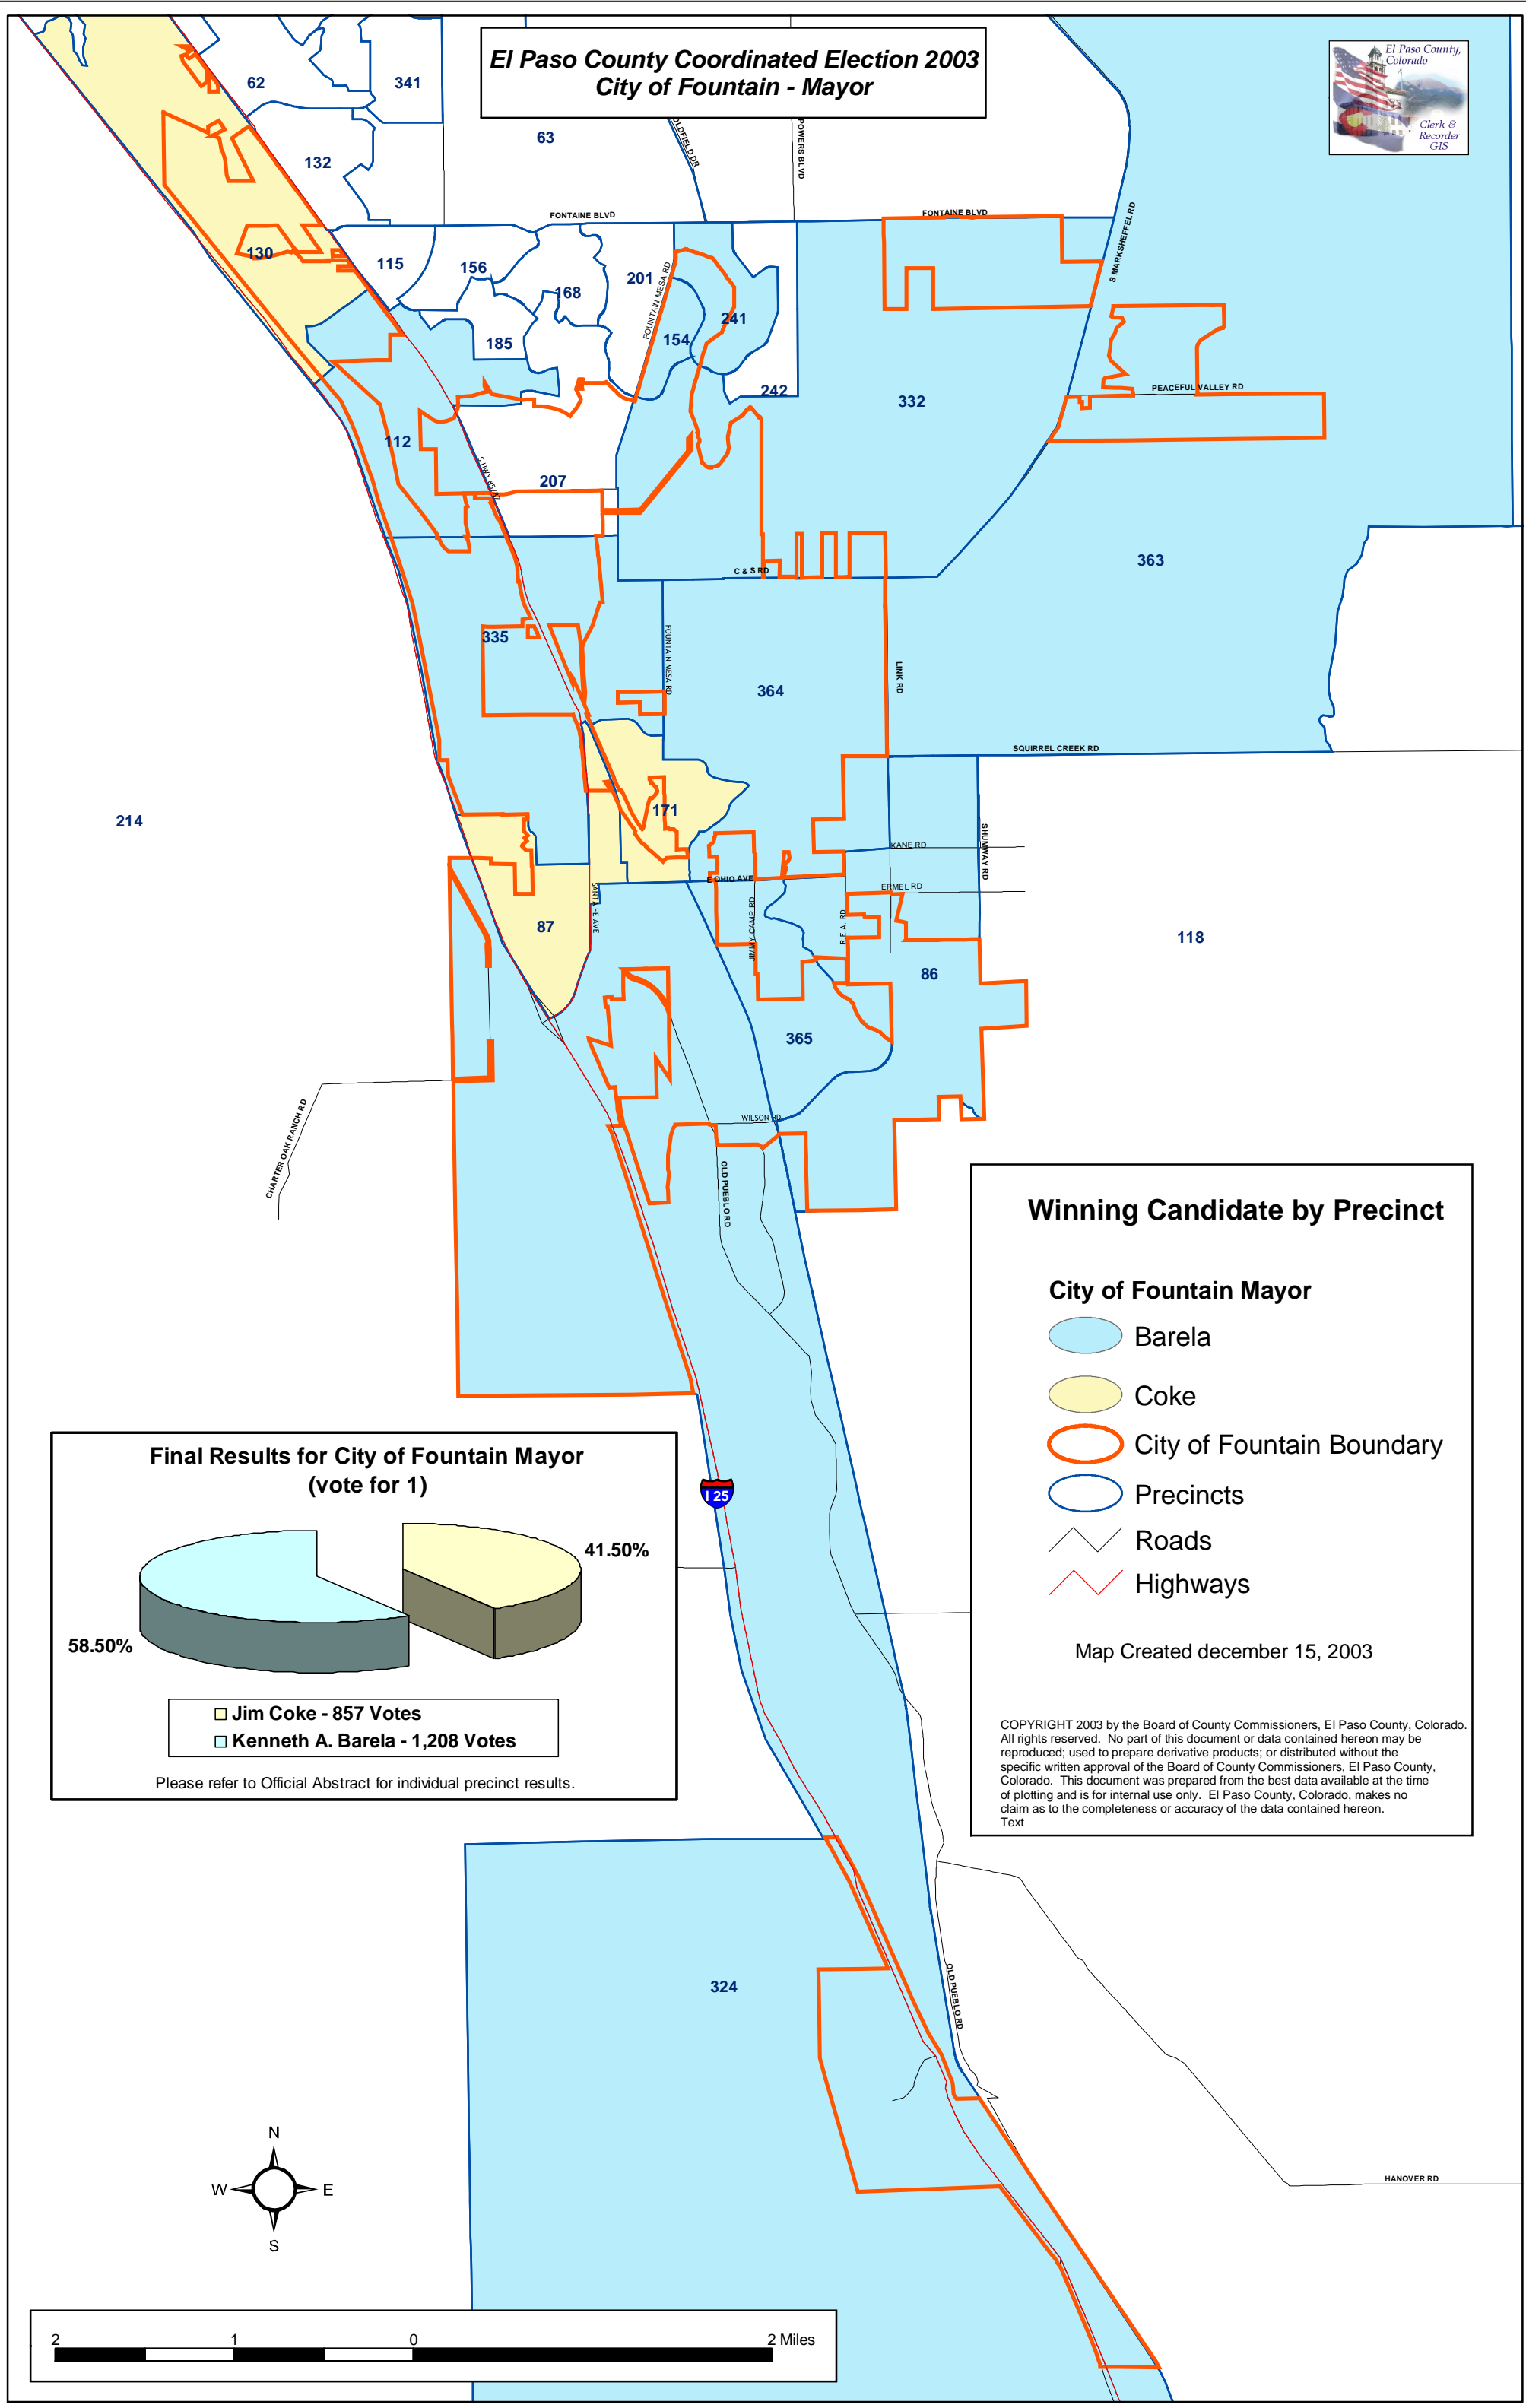

**El Paso County Coordinated Election 2003
City of Fountain - Mayor**

Winning Candidate by Precinct

- Barela
- Coke
- City of Fountain Boundary
- Precincts
- Roads
- Highways

Map Created december 15, 2003