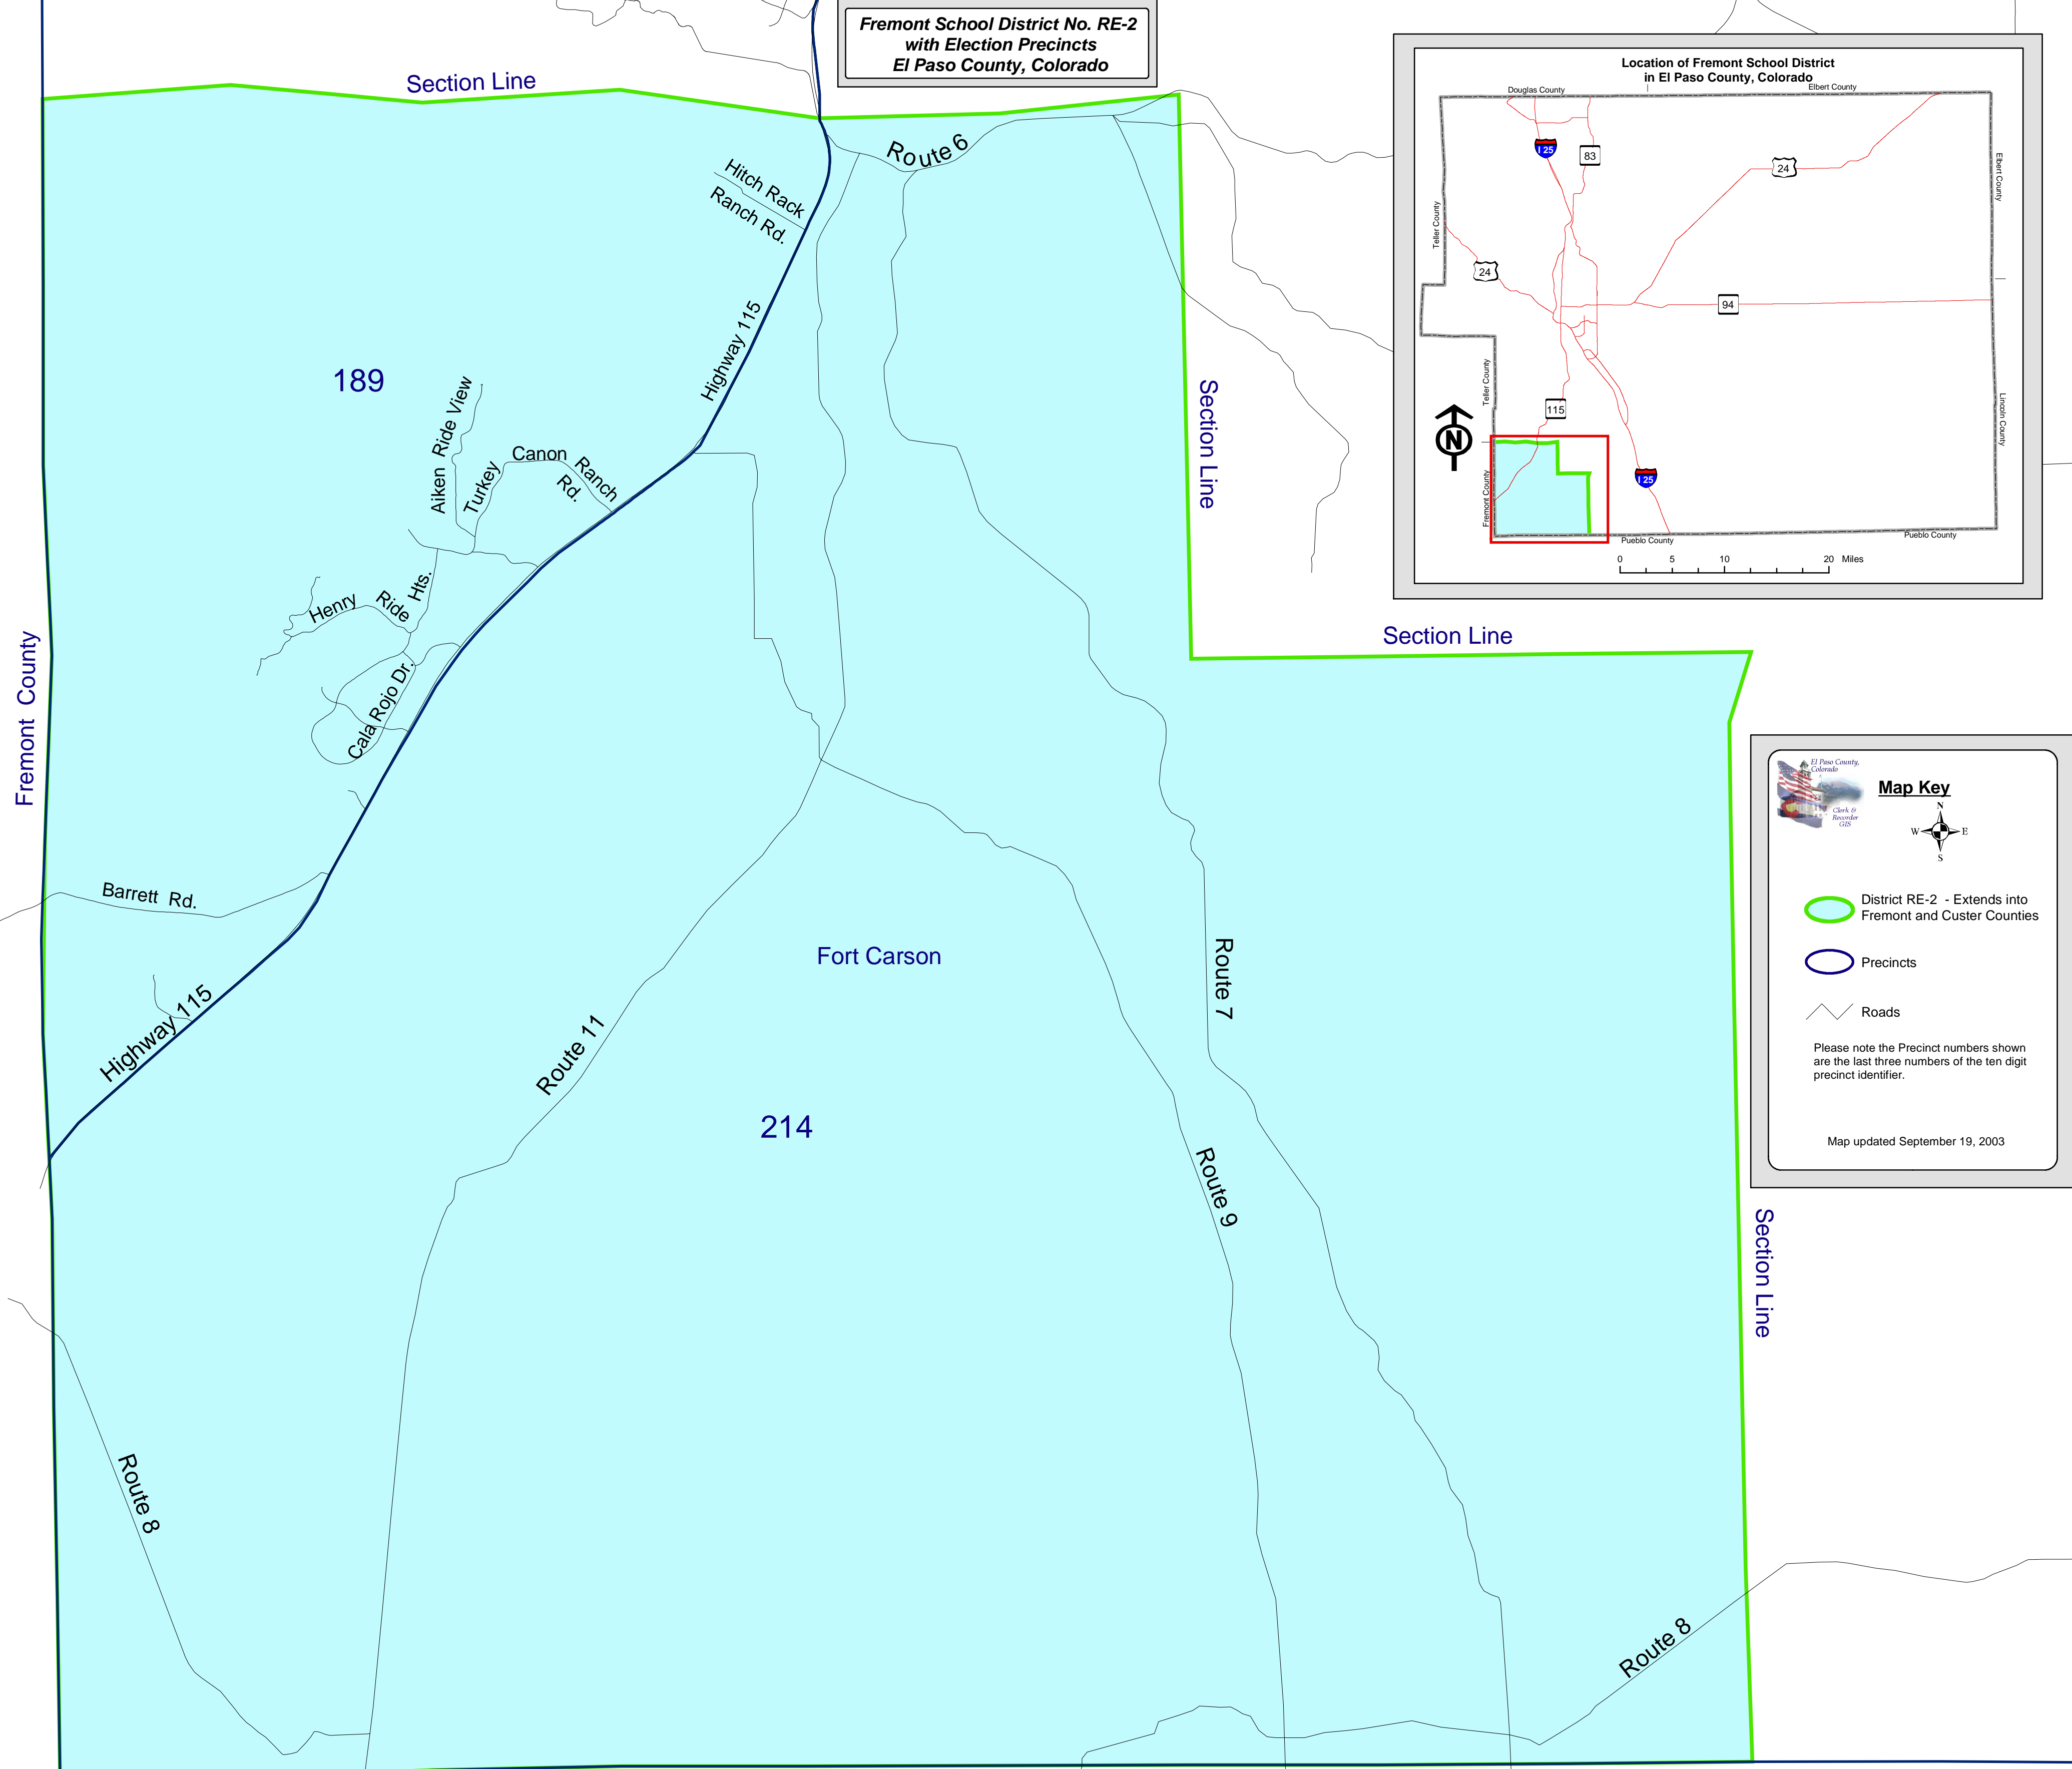

**Fremont School District No. RE-2  
with Election Precincts  
El Paso County, Colorado**

**Map Key**

- District RE-2 - Extends into Fremont and Custer Counties
- Precincts
- Roads

Please note the Precinct numbers shown are the last three numbers of the ten digit precinct identifier.

Map updated September 19, 2003

COPYRIGHT 2003 by the Board of County Commissioners, El Paso County, Colorado. All rights reserved. No part of this document or data contained hereon may be reproduced; used to prepare derivative products; or distributed without the specific written approval of the Board of County Commissioners, El Paso County, Colorado. This document was prepared from the best data available at the time of plotting and is for internal use only. El Paso County, Colorado, makes no claim as to the completeness or accuracy of the data contained hereon.