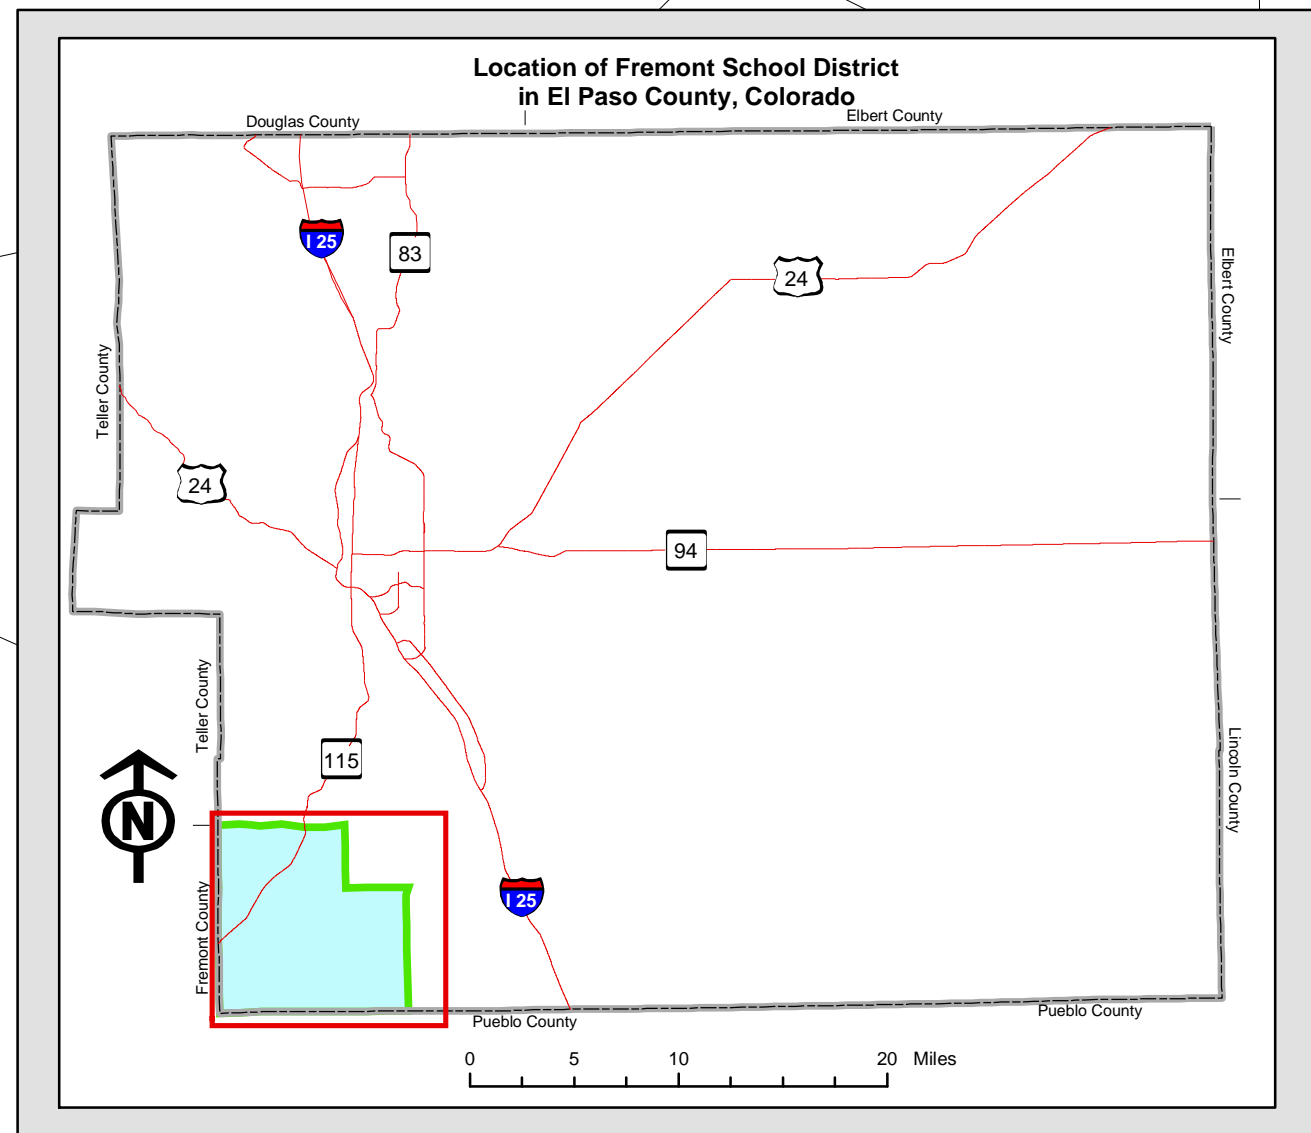

**Fremont School District No. RE-2  
with Election Precincts  
El Paso County, Colorado**

**Map Key**

- District RE-2 - Extends into Fremont and Custer Counties
- Precincts
- Roads

Please note the Precinct numbers shown are the last three numbers of the ten digit precinct identifier.

Map updated September 19, 2003

COPYRIGHT 2003 by the Board of County Commissioners, El Paso County, Colorado. All rights reserved. No part of this document or data contained hereon may be reproduced; used to prepare derivative products; or distributed without the specific written approval of the Board of County Commissioners, El Paso County, Colorado. This document was prepared from the best data available at the time of plotting and is for internal use only. El Paso County, Colorado, makes no claim as to the completeness or accuracy of the data contained hereon.