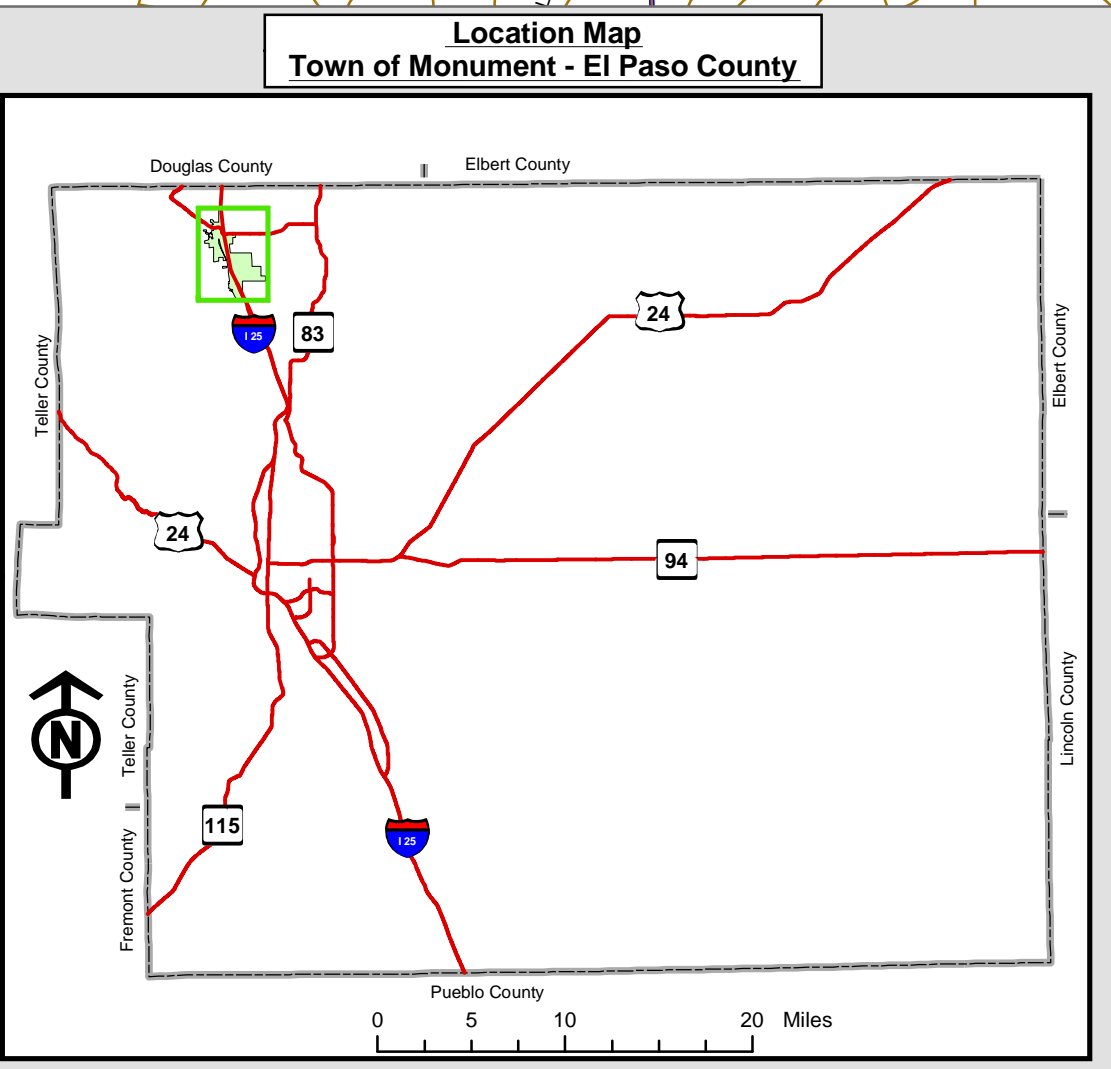

**Town of Monument with Election Precincts
El Paso County - Colorado**

Monument - Map Key

- Highways
- Roads
- Precincts
- Monument Town Limit

Please note the precinct numbers shown are the last three digits of the ten digit precinct identifier.

Map Updated September 24, 2003

COPYRIGHT 2003 by the Board of County Commissioners, El Paso County, Colorado. All rights reserved. No part of this document or data contained hereon may be reproduced, used to prepare derivative products, or distributed without the specific

0 0.25 0.5 Miles

1 inch equals 0.253737 miles

U.S.A.F.A. Boundary