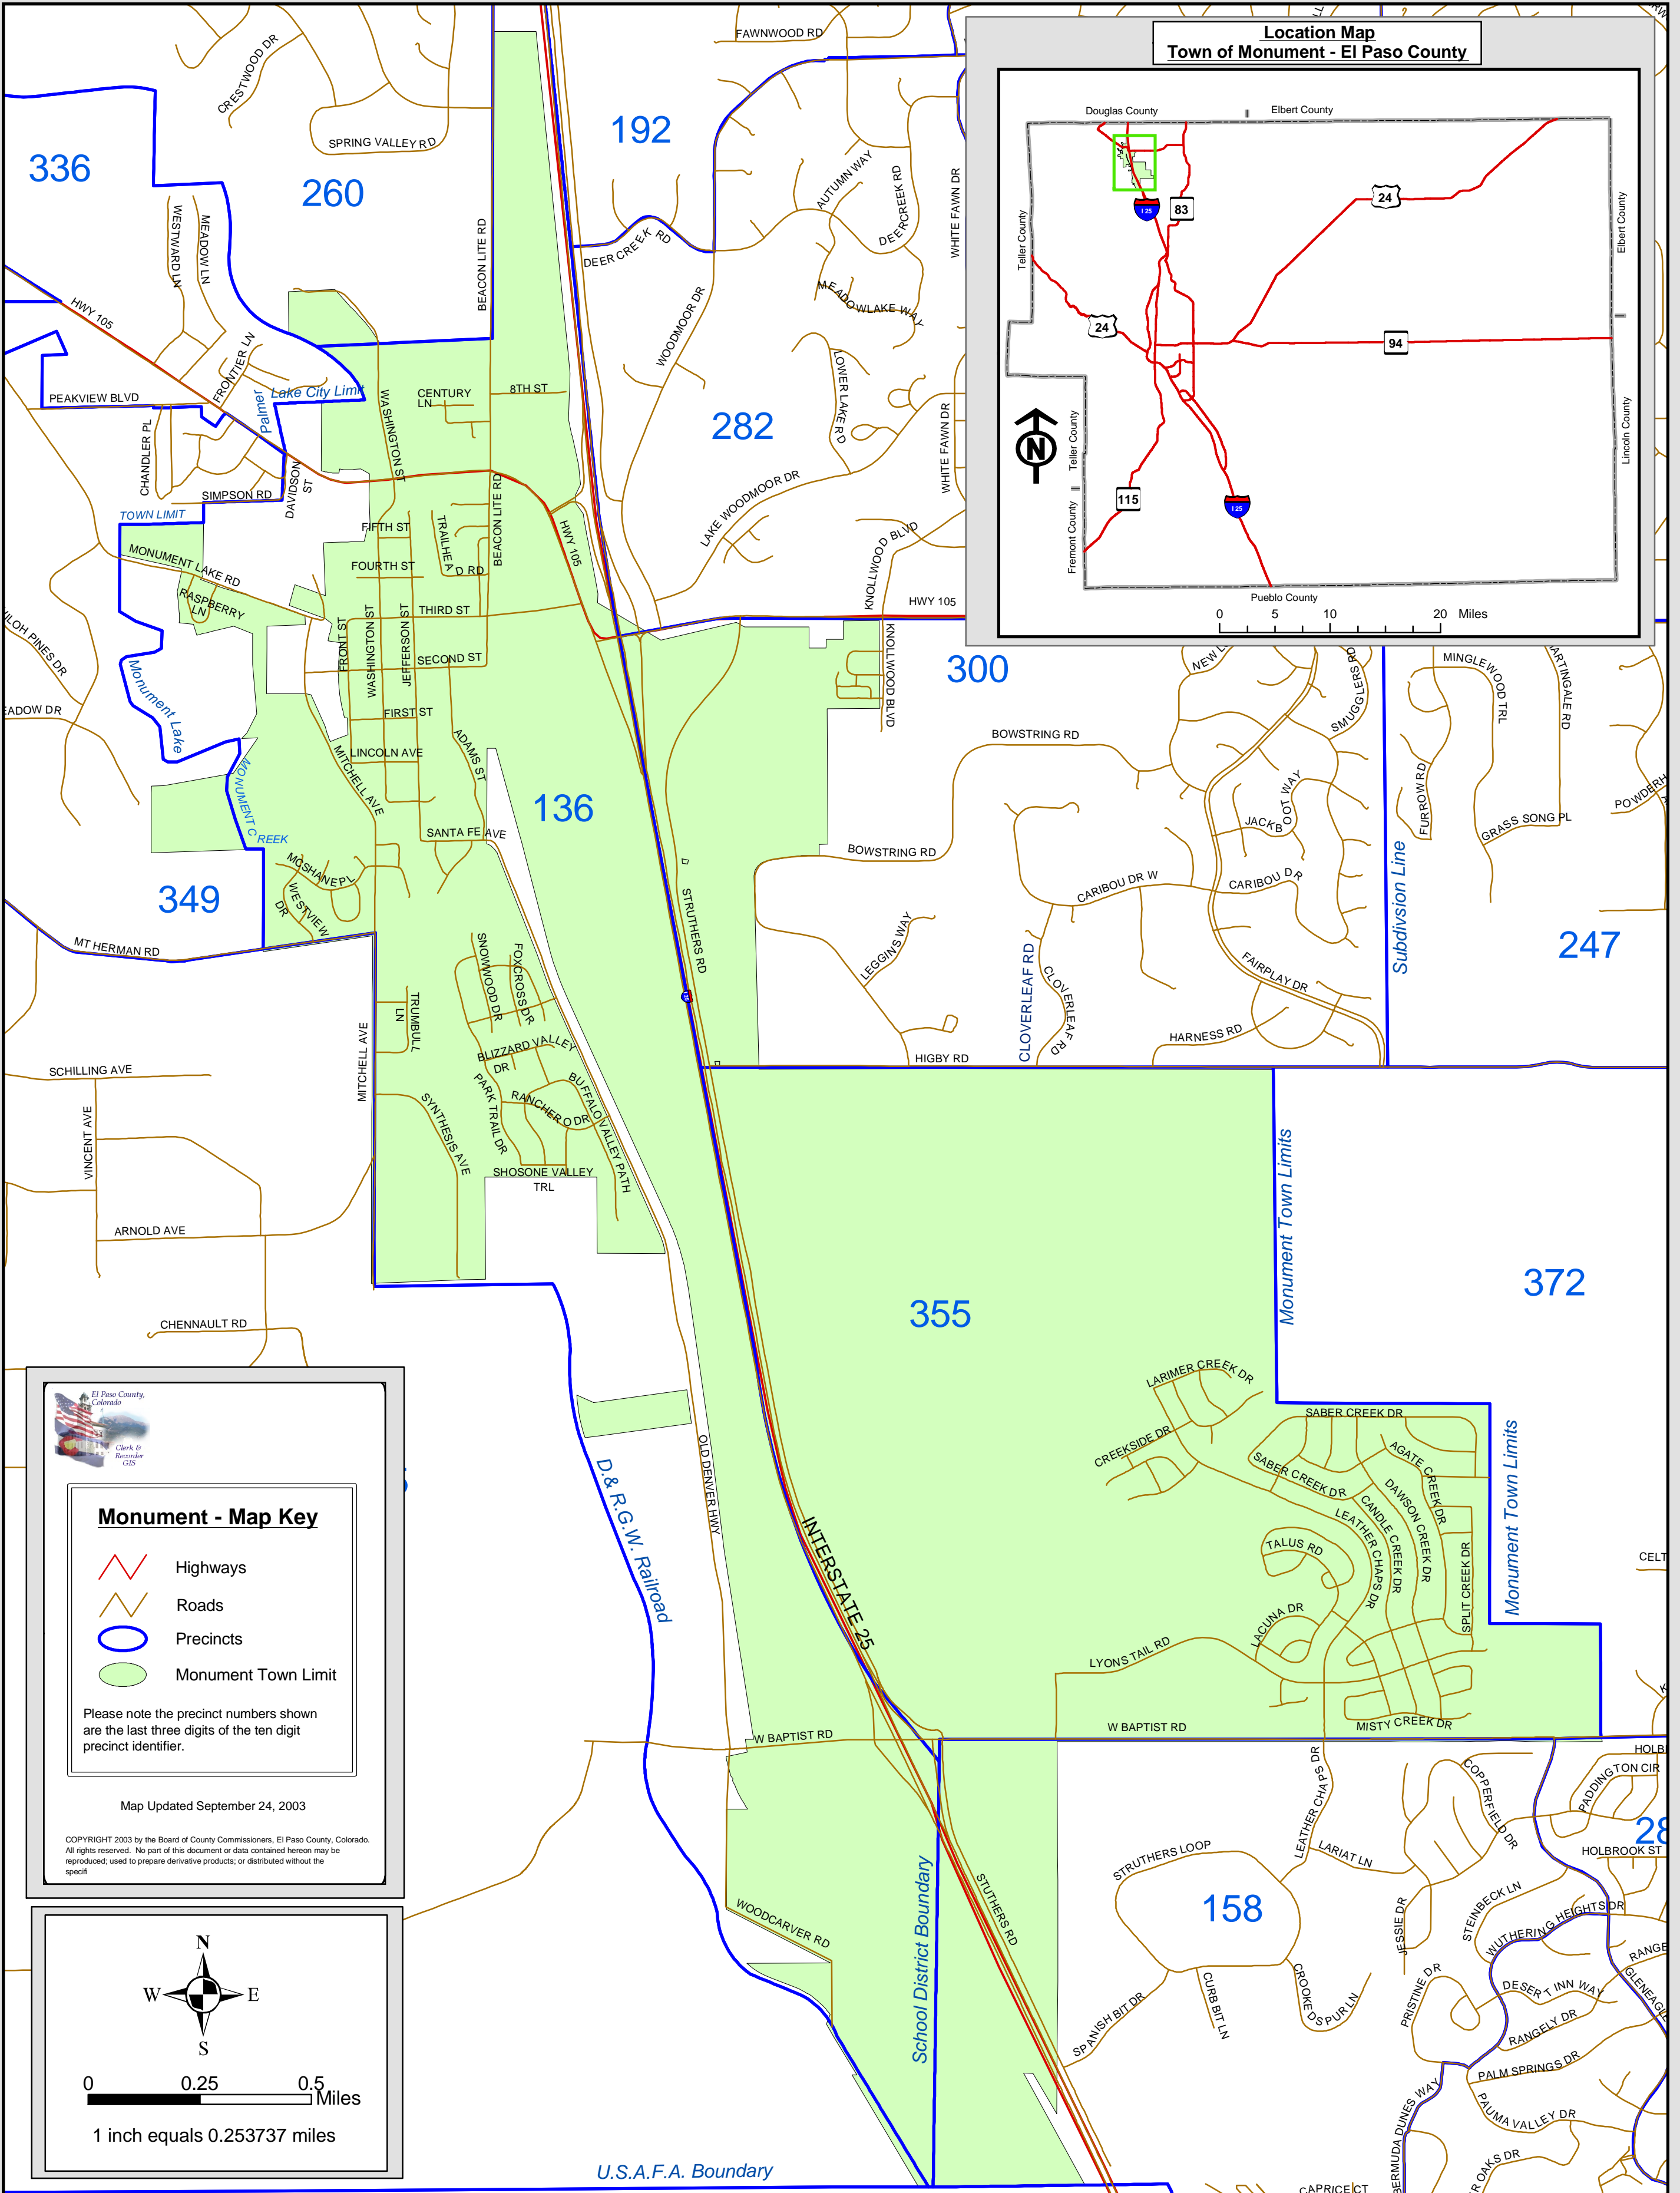

**Town of Monument with Election Precincts
El Paso County - Colorado**

Monument - Map Key

- Highways
- Roads
- Precincts
- Monument Town Limit

Please note the precinct numbers shown are the last three digits of the ten digit precinct identifier.

Map Updated September 24, 2003

COPYRIGHT 2003 by the Board of County Commissioners, El Paso County, Colorado. All rights reserved. No part of this document or data contained hereon may be reproduced, used to prepare derivative products, or distributed without the specific

0 0.25 0.5 Miles

1 inch equals 0.253737 miles

U.S.A.F.A. Boundary