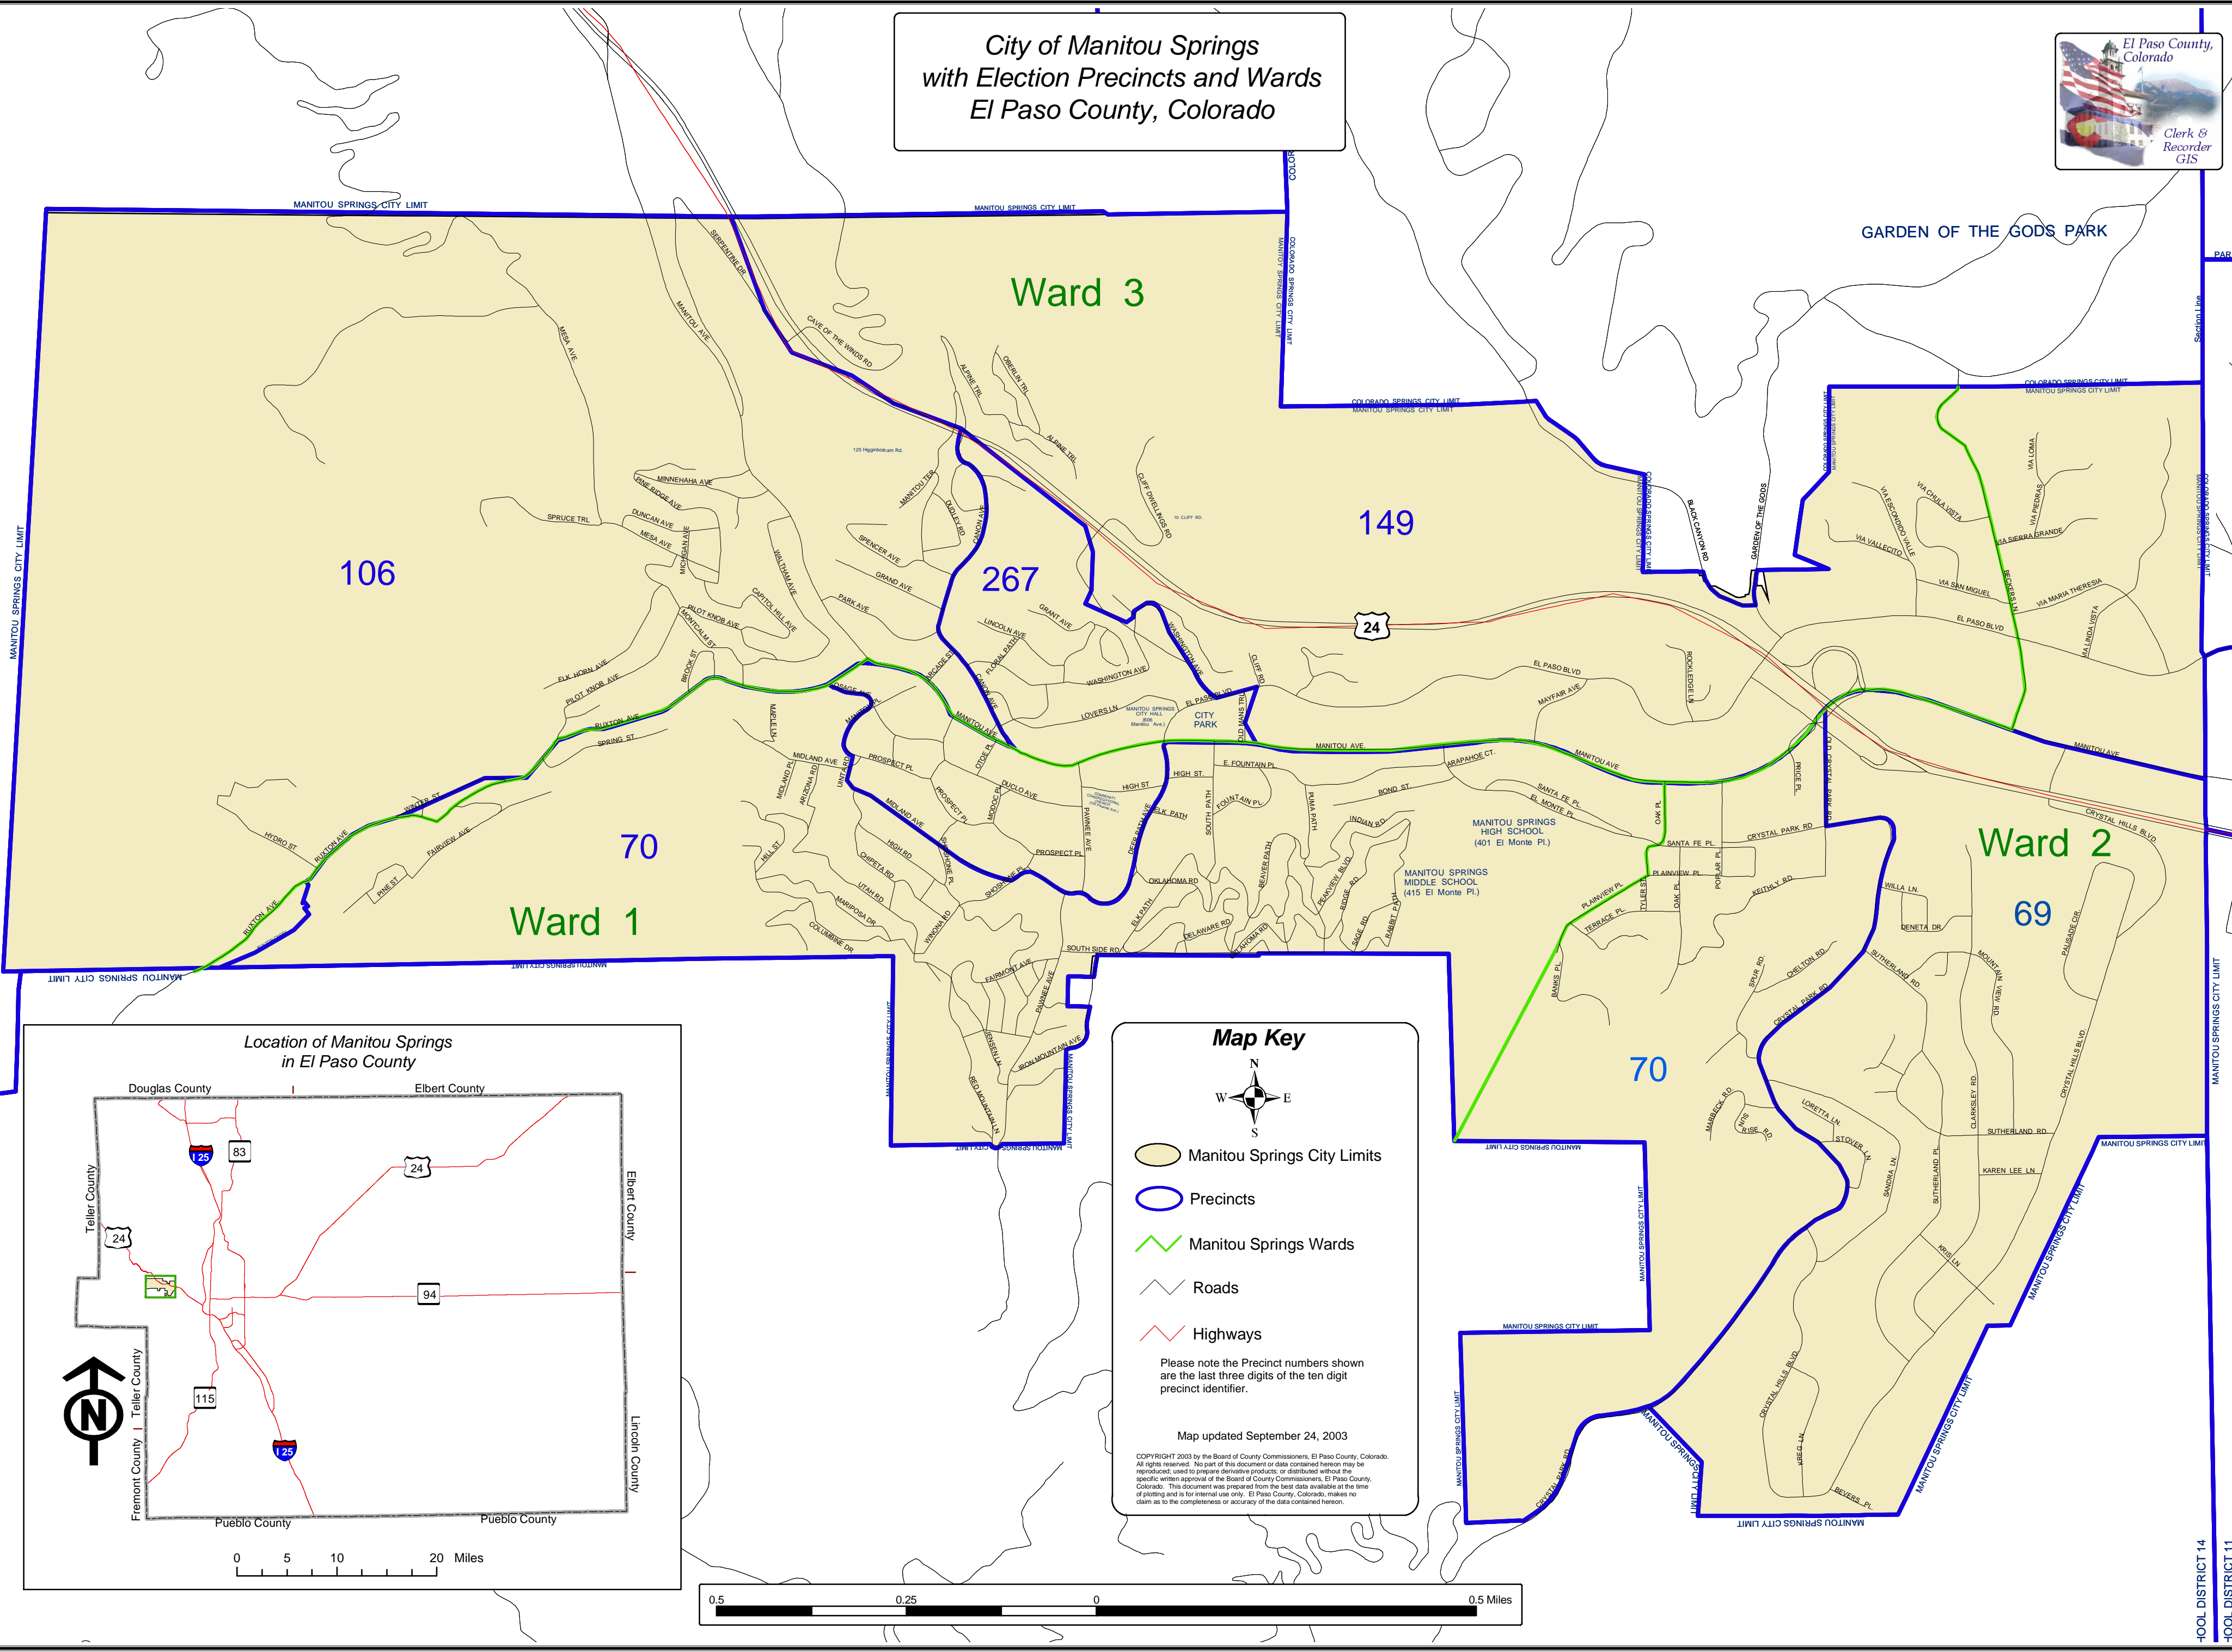

**City of Manitou Springs
with Election Precincts and Wards
El Paso County, Colorado**

Map Key

N
W —+— E
S

- Manitou Springs City Limits
- Precincts
- Manitou Springs Wards
- Roads
- Highways

Please note the Precinct numbers shown are the last three digits of the ten digit precinct identifier.

Map updated September 24, 2003

COPYRIGHT 2003 by the Board of County Commissioners, El Paso County, Colorado. All rights reserved. No part of this document or data contained herein may be reproduced, used to prepare derivative products, or distributed without the specific written approval of the Board of County Commissioners, El Paso County, Colorado. This document was prepared from the best data available at the time of plotting and is for internal use only. El Paso County, Colorado, makes no claim as to the completeness or accuracy of the data contained herein.