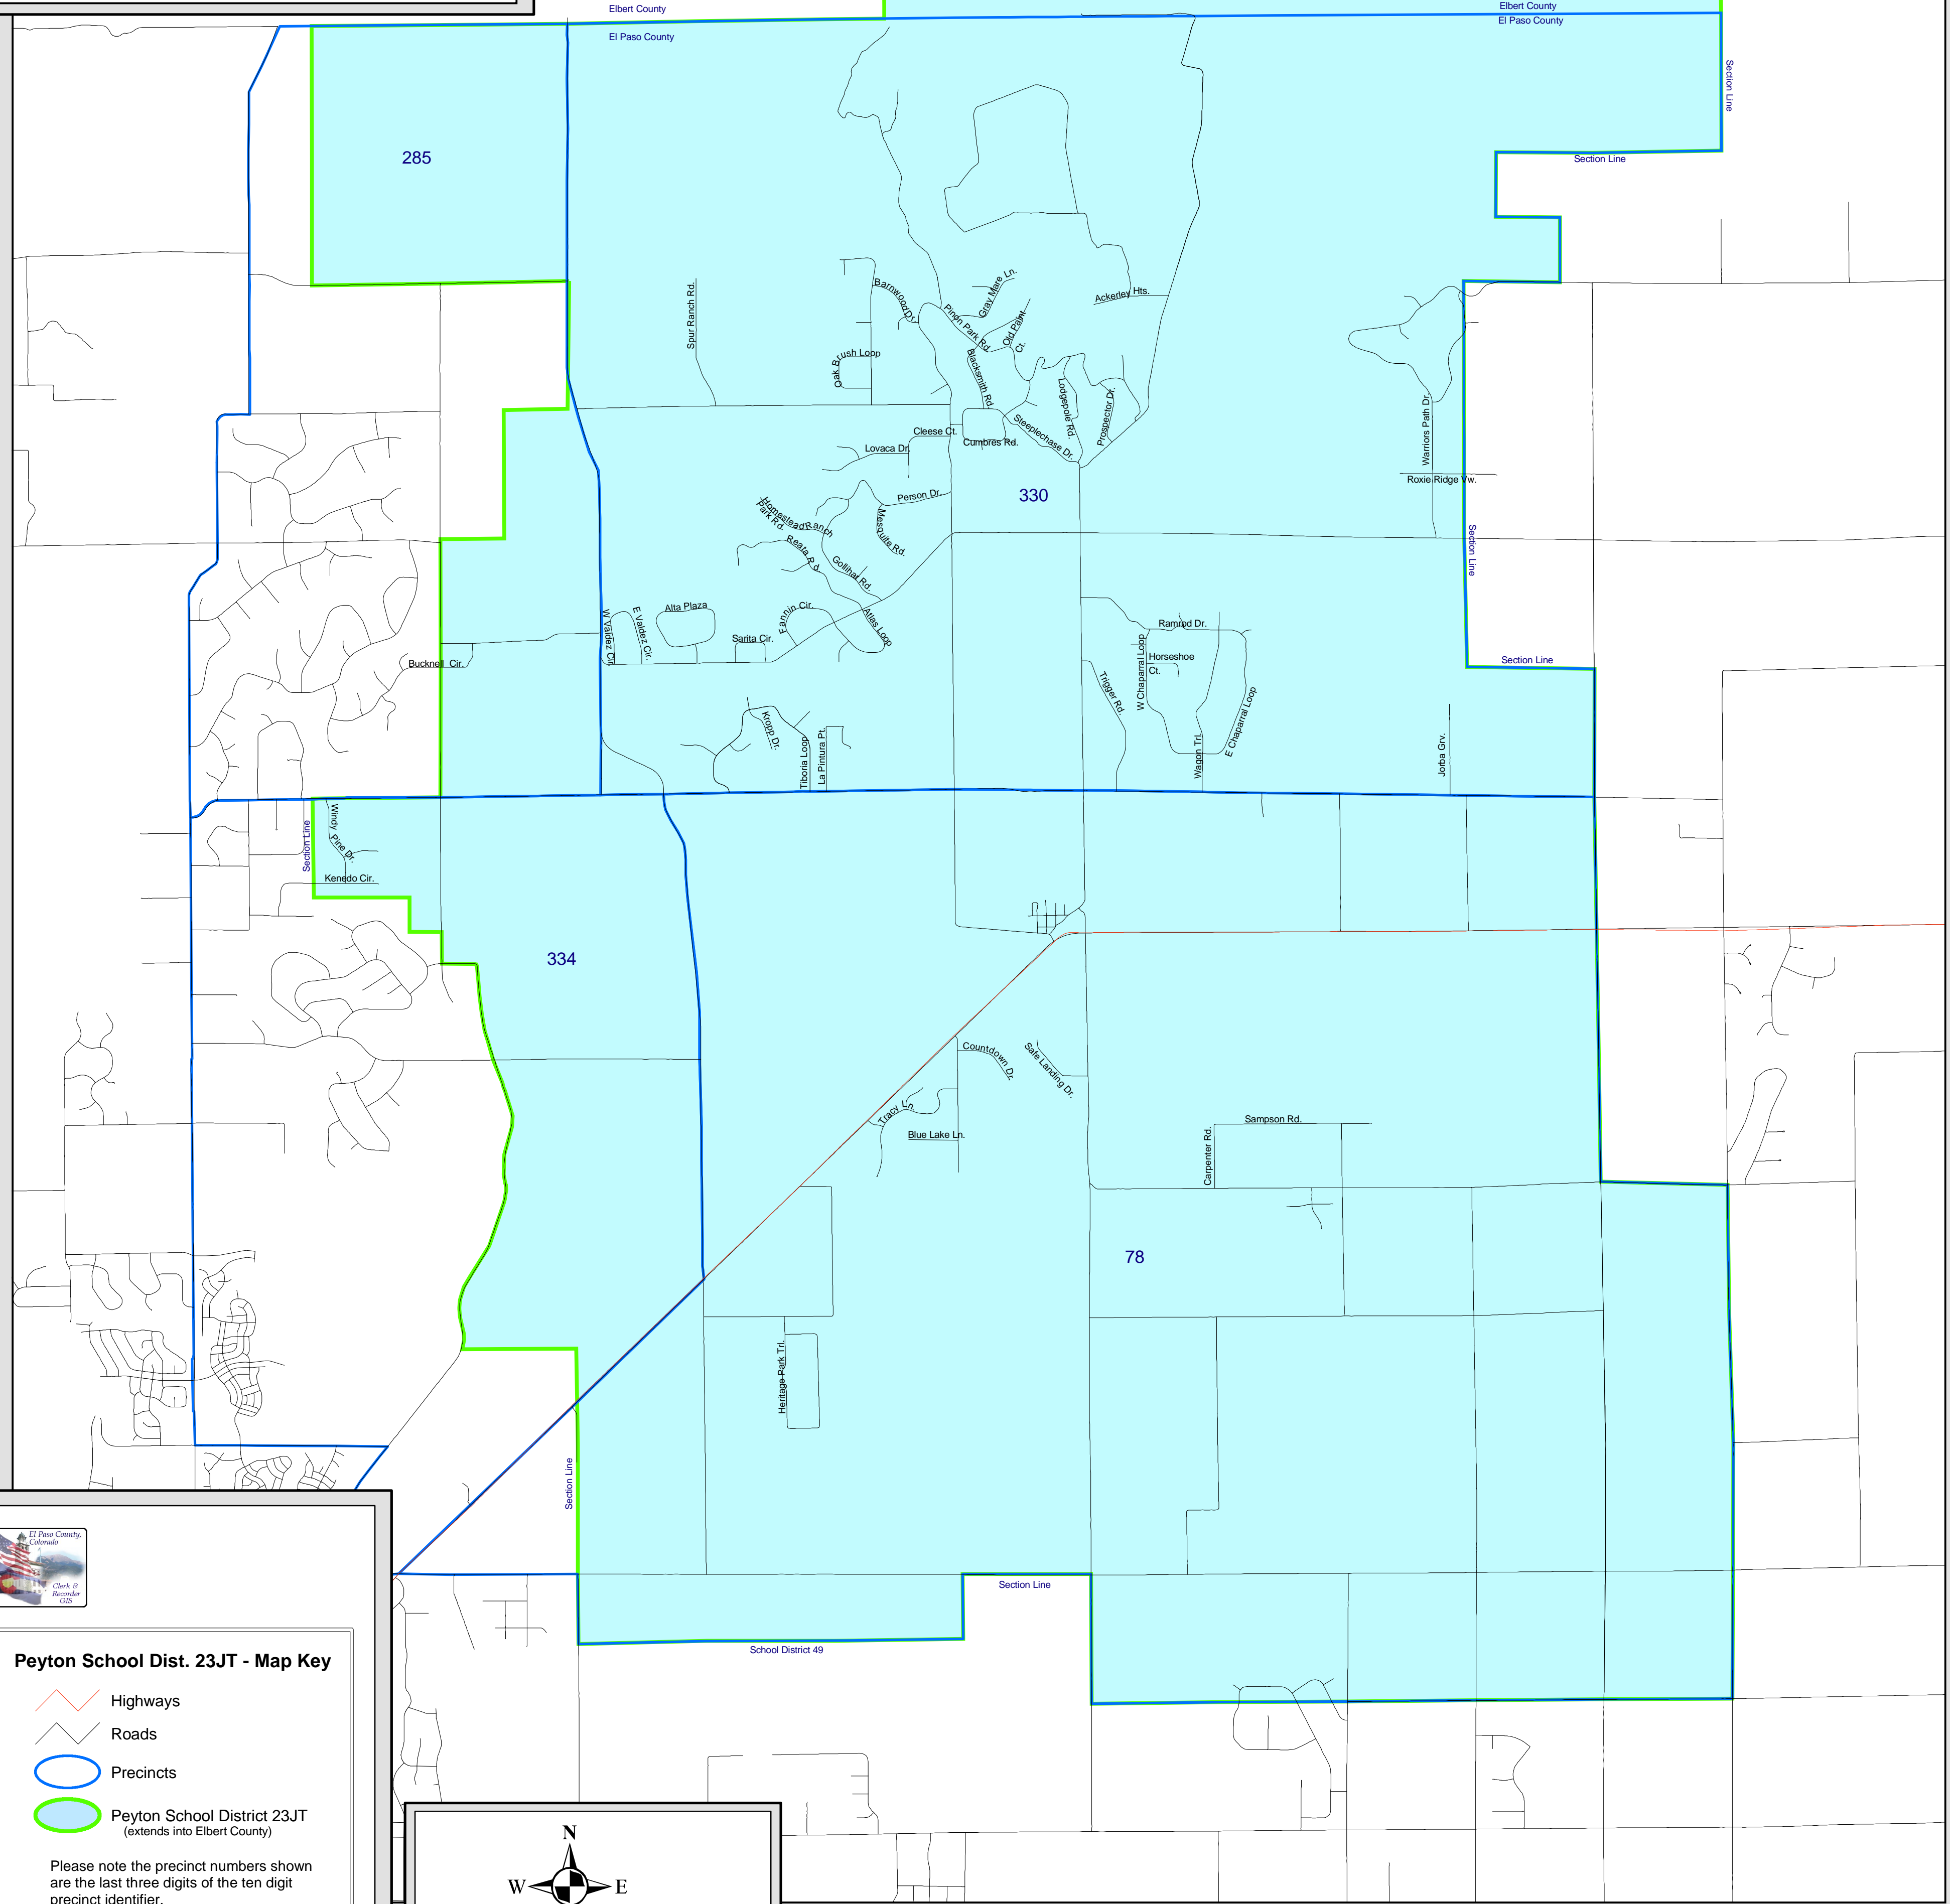

Peyton School District No. 23JT with Election Precincts El Paso County, Colorado