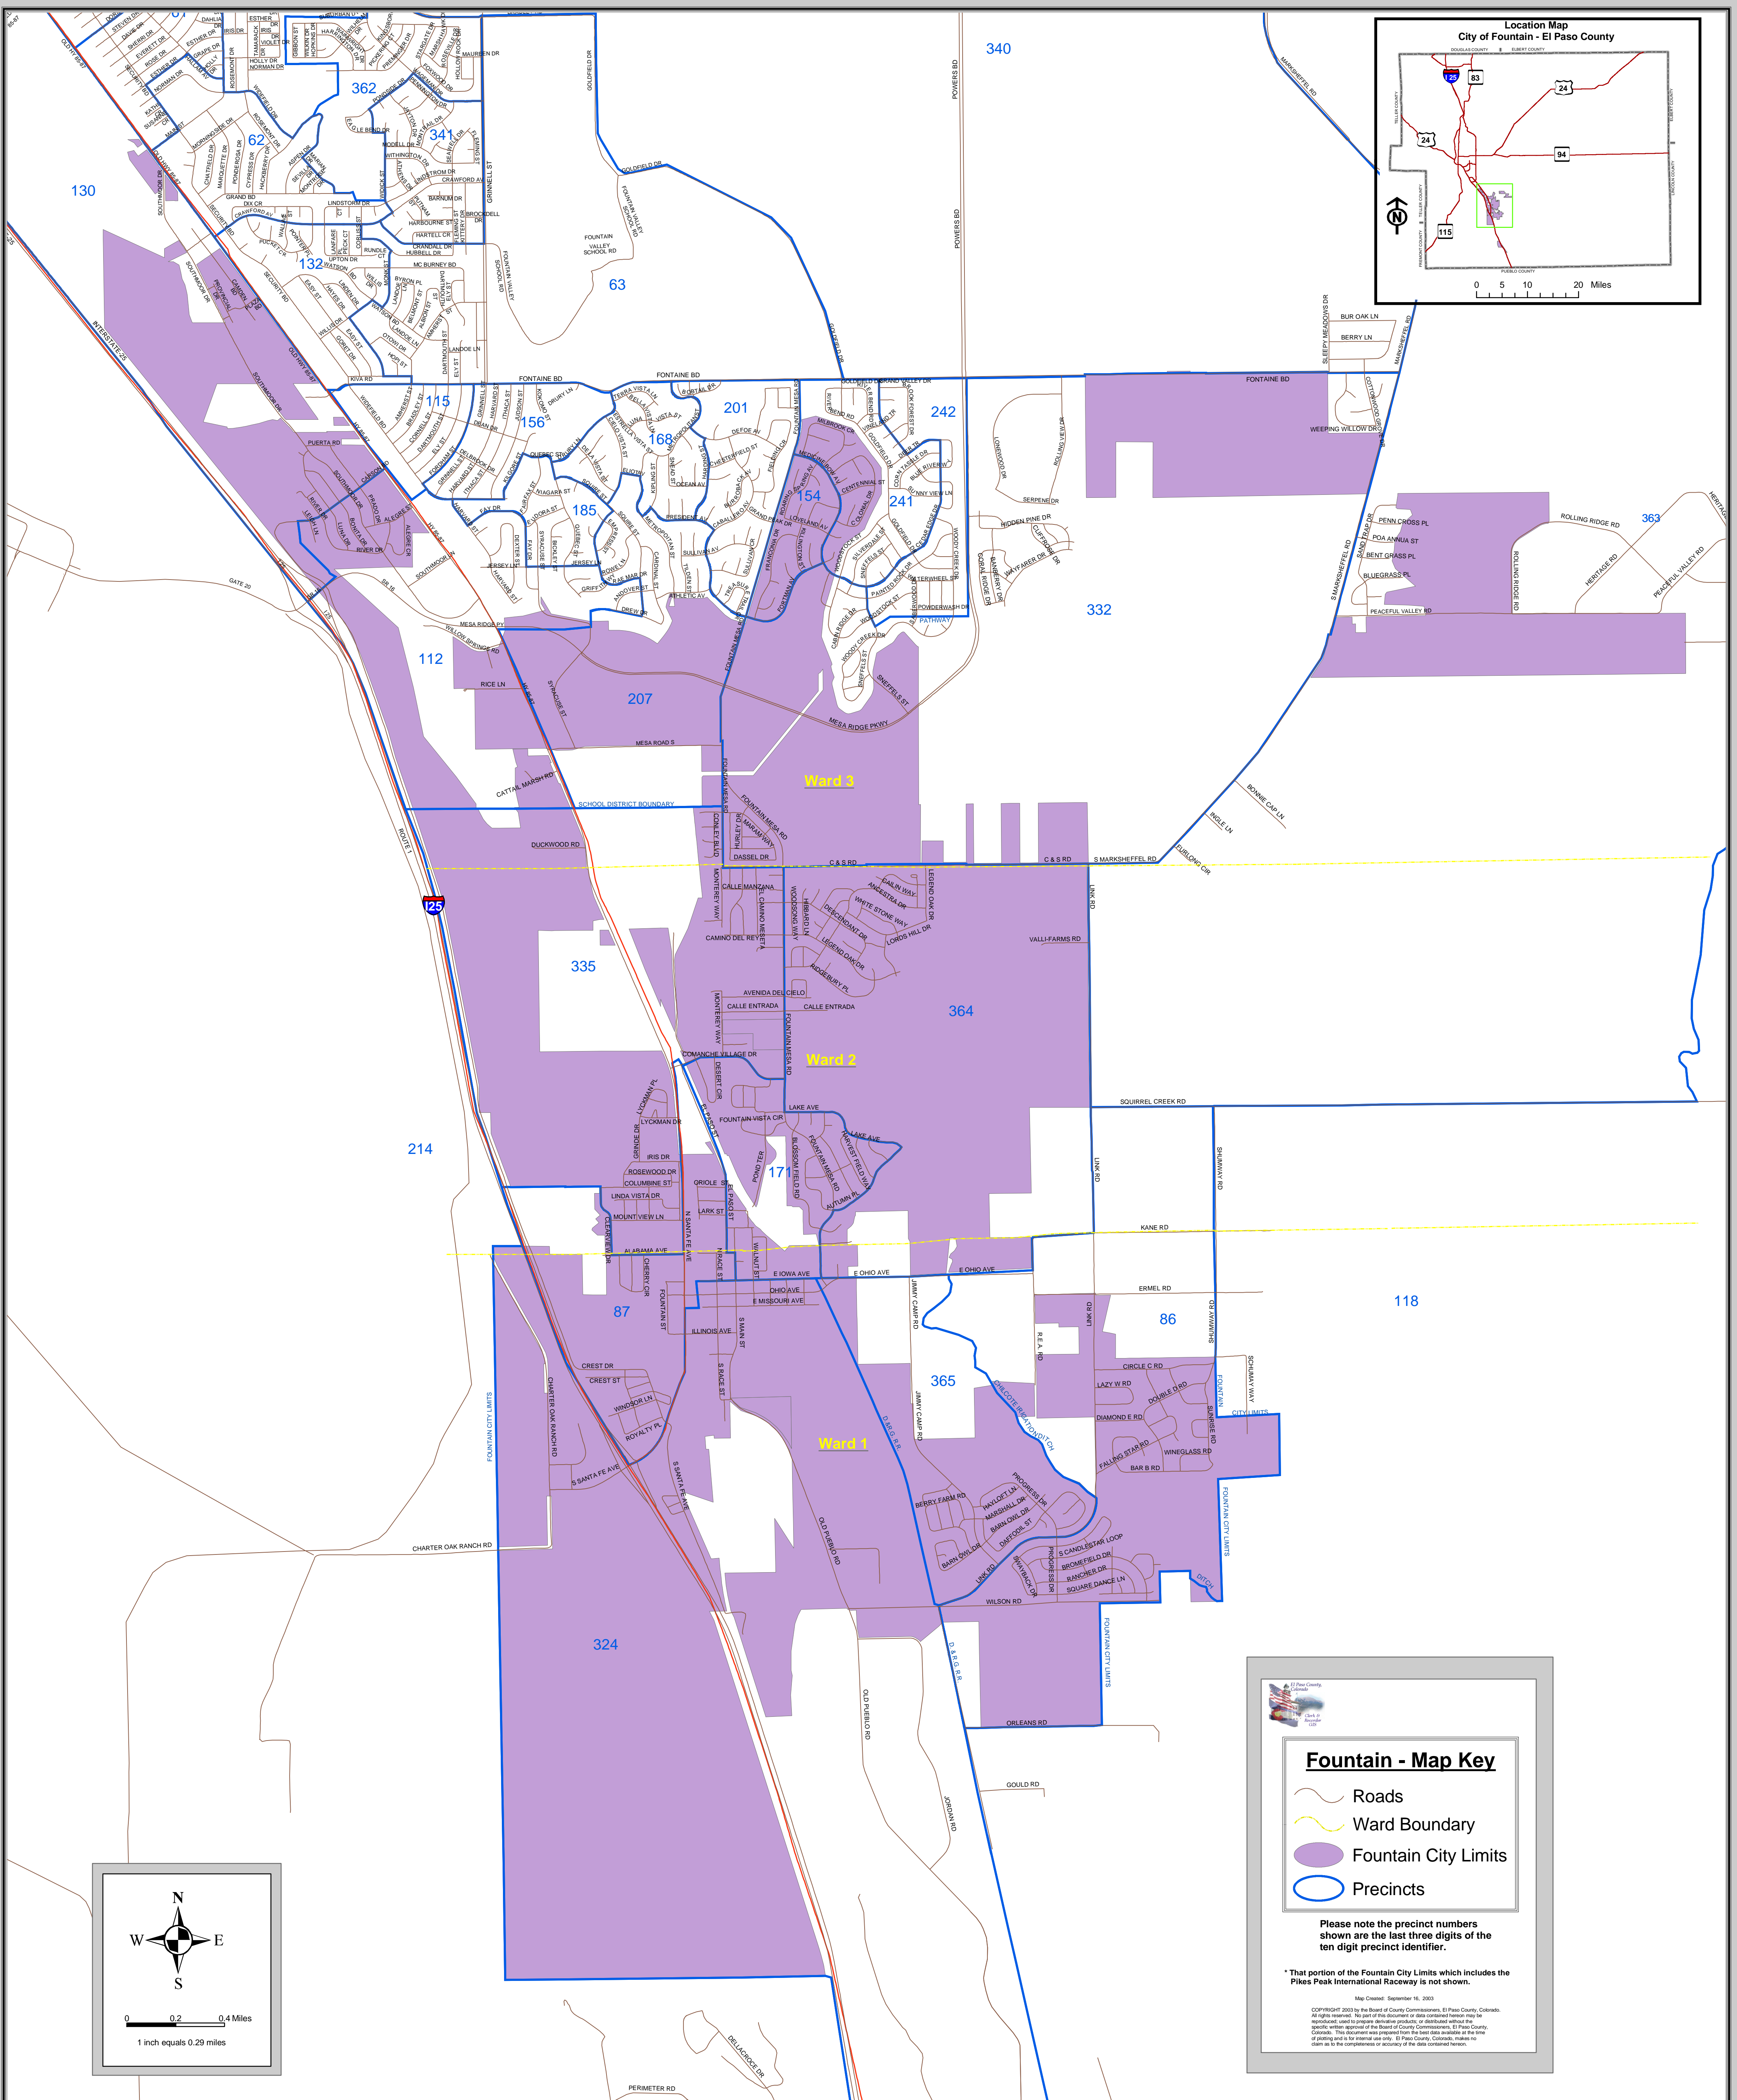

**City of Fountain
with Election Precincts
El Paso County - Colorado**

Fountain - Map Key

- Roads
- Ward Boundary
- Fountain City Limits
- Precincts

Please note the precinct numbers shown are the last three digits of the ten digit precinct identifier.

* That portion of the Fountain City Limits which includes the Pikes Peak International Raceway is not shown.

Map Created: September 16, 2003
COPYRIGHT 2003 by the Board of County Commissioners, El Paso County, Colorado.
All rights reserved. No part of this document or data contained herein may be reproduced, stored in a retrieval system, or distributed without the express written approval of the Board of County Commissioners, El Paso County, Colorado. This document was prepared from the best data available at the time of printing and is for general use only. El Paso County, Colorado, makes no claim as to the completeness or accuracy of the data contained herein.