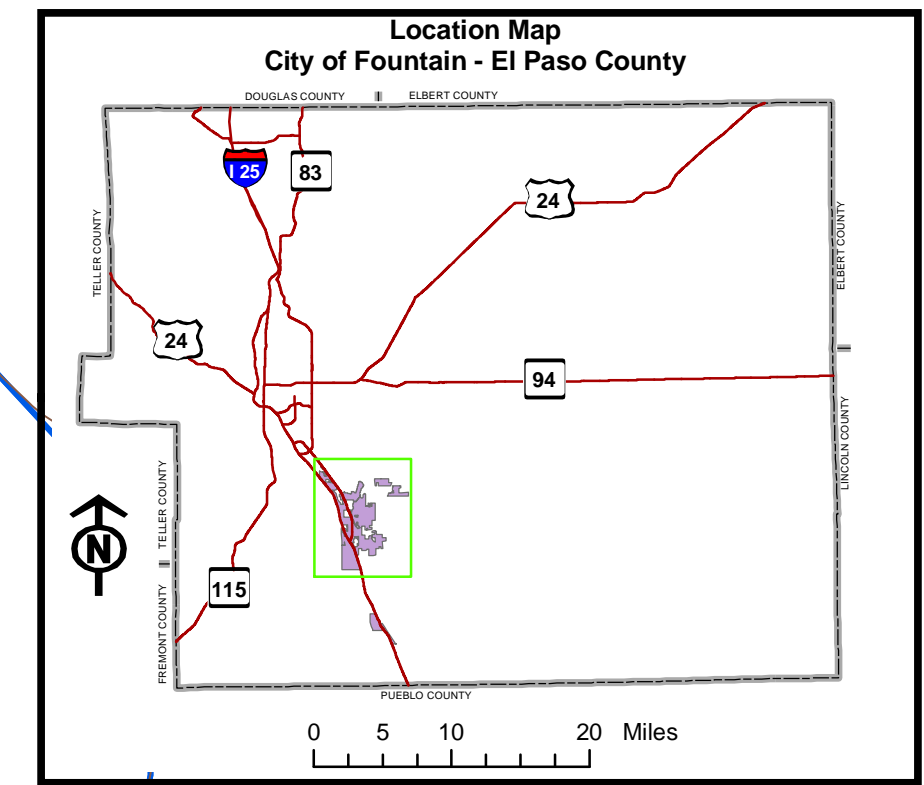

**City of Fountain
with Election Precincts
El Paso County - Colorado**

Fountain - Map Key

- Roads
- Ward Boundary
- Fountain City Limits
- Precincts

Please note the precinct numbers shown are the last three digits of the ten digit precinct identifier.

* That portion of the Fountain City Limits which includes the Pikes Peak International Raceway is not shown.

Map Created: September 16, 2003
COPYRIGHT 2003 by the Board of County Commissioners, El Paso County, Colorado.
All rights reserved. No part of this document or data contained herein may be reproduced, stored in a retrieval system, or distributed without the express written approval of the Board of County Commissioners, El Paso County, Colorado. This document was prepared from the best data available at the time of printing and is for general use only. El Paso County, Colorado, makes no claim as to the completeness or accuracy of the data contained herein.