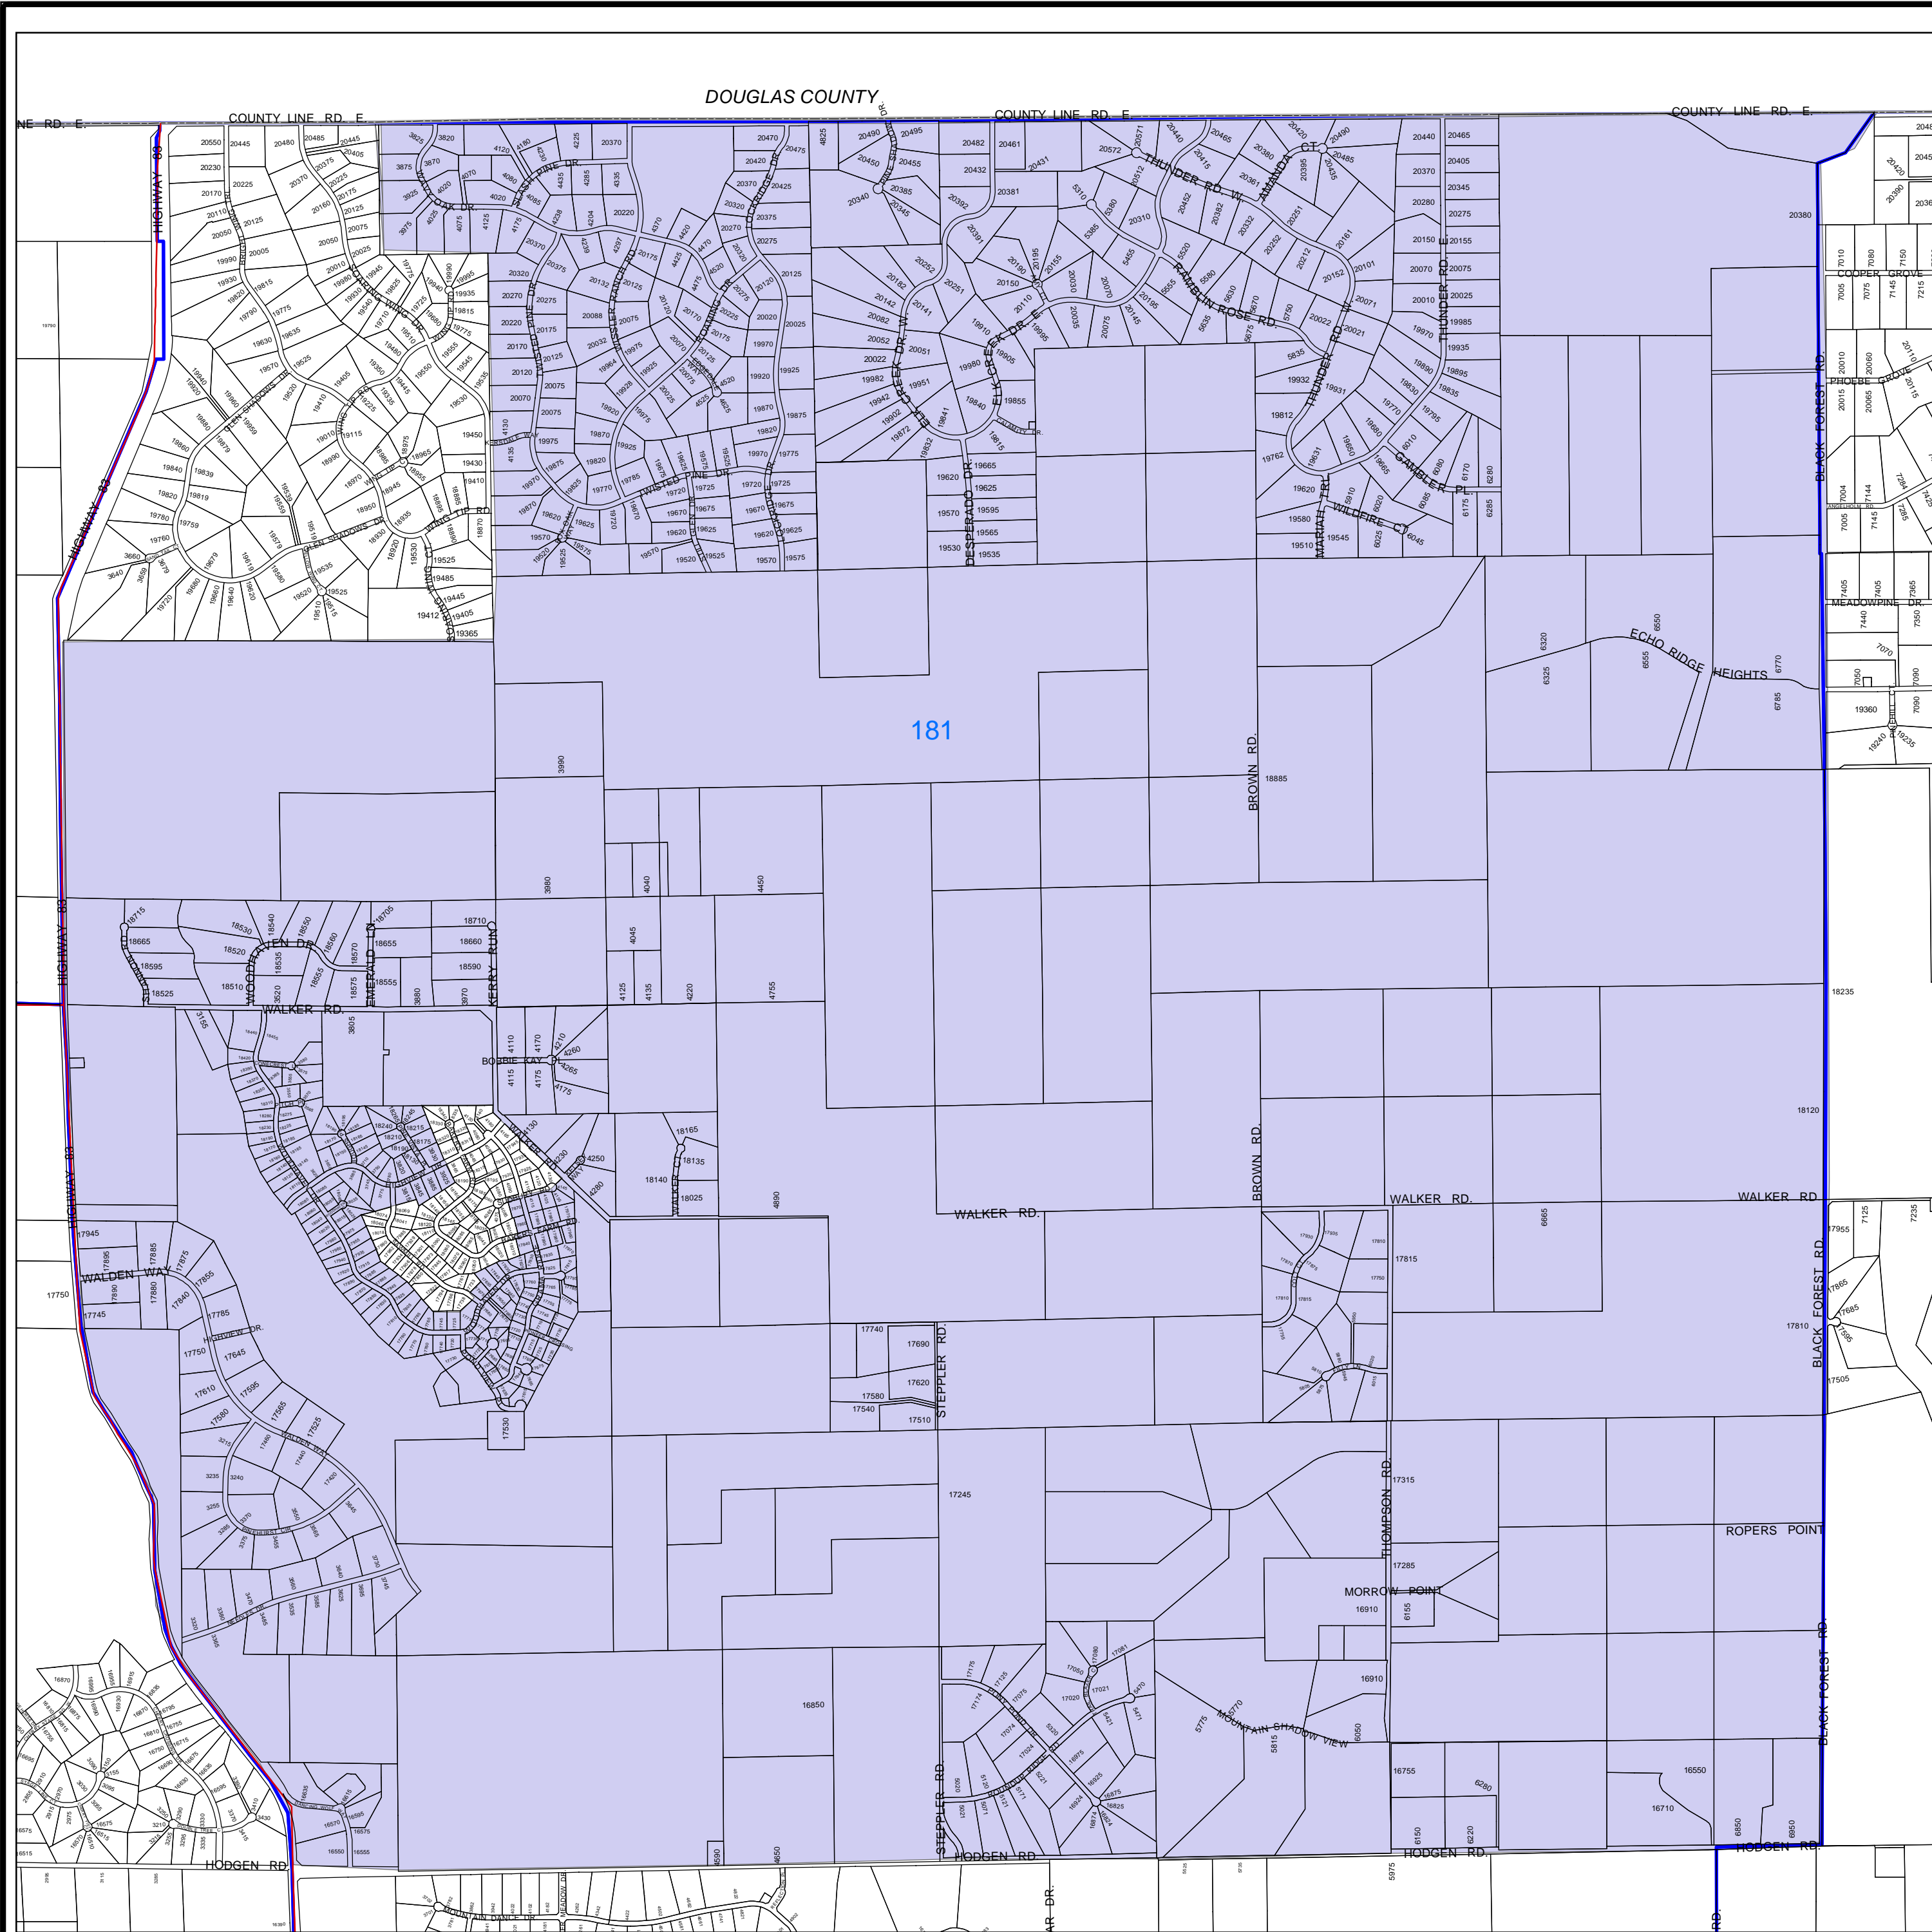

**Donald Wescott Fire Protection District - Proposed Inclusion Area - with Election Precinct
El Paso County - Colorado**

Map Key

- Highways
- Roads
- Precinct
- Donald Wescott Fire Protection District Proposed - Inclusion Area

Please note the precinct number shown is the last three digits of the ten digit precinct identifier.

Map Updated September 24, 2003

COPYRIGHT 2003 by the Board of County Commissioners, El Paso County, Colorado. All rights reserved. No part of this document or data contained hereon may be reproduced, used to prepare derivative products, or distributed without the consent.