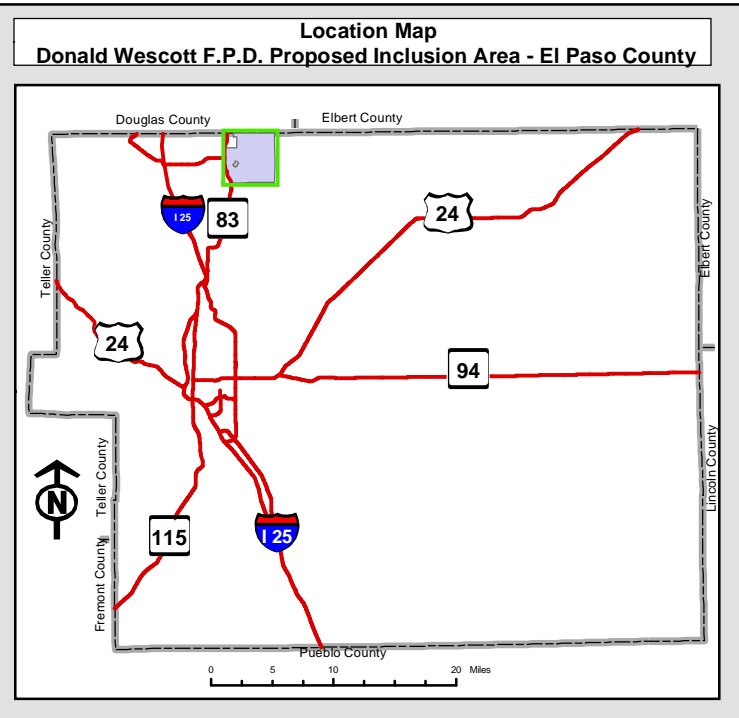

**Donald Wescott Fire Protection District - Proposed Inclusion Area - with Election Precinct
El Paso County - Colorado**

Map Key

- Highways
- Roads
- Precinct
- Donald Wescott Fire Protection District Proposed - Inclusion Area

Please note the precinct number shown is the last three digits of the ten digit precinct identifier.

Map Updated September 24, 2003

COPYRIGHT 2003 by the Board of County Commissioners, El Paso County, Colorado. All rights reserved. No part of this document or data contained hereon may be reproduced, used to prepare derivative products, or distributed without the consent.