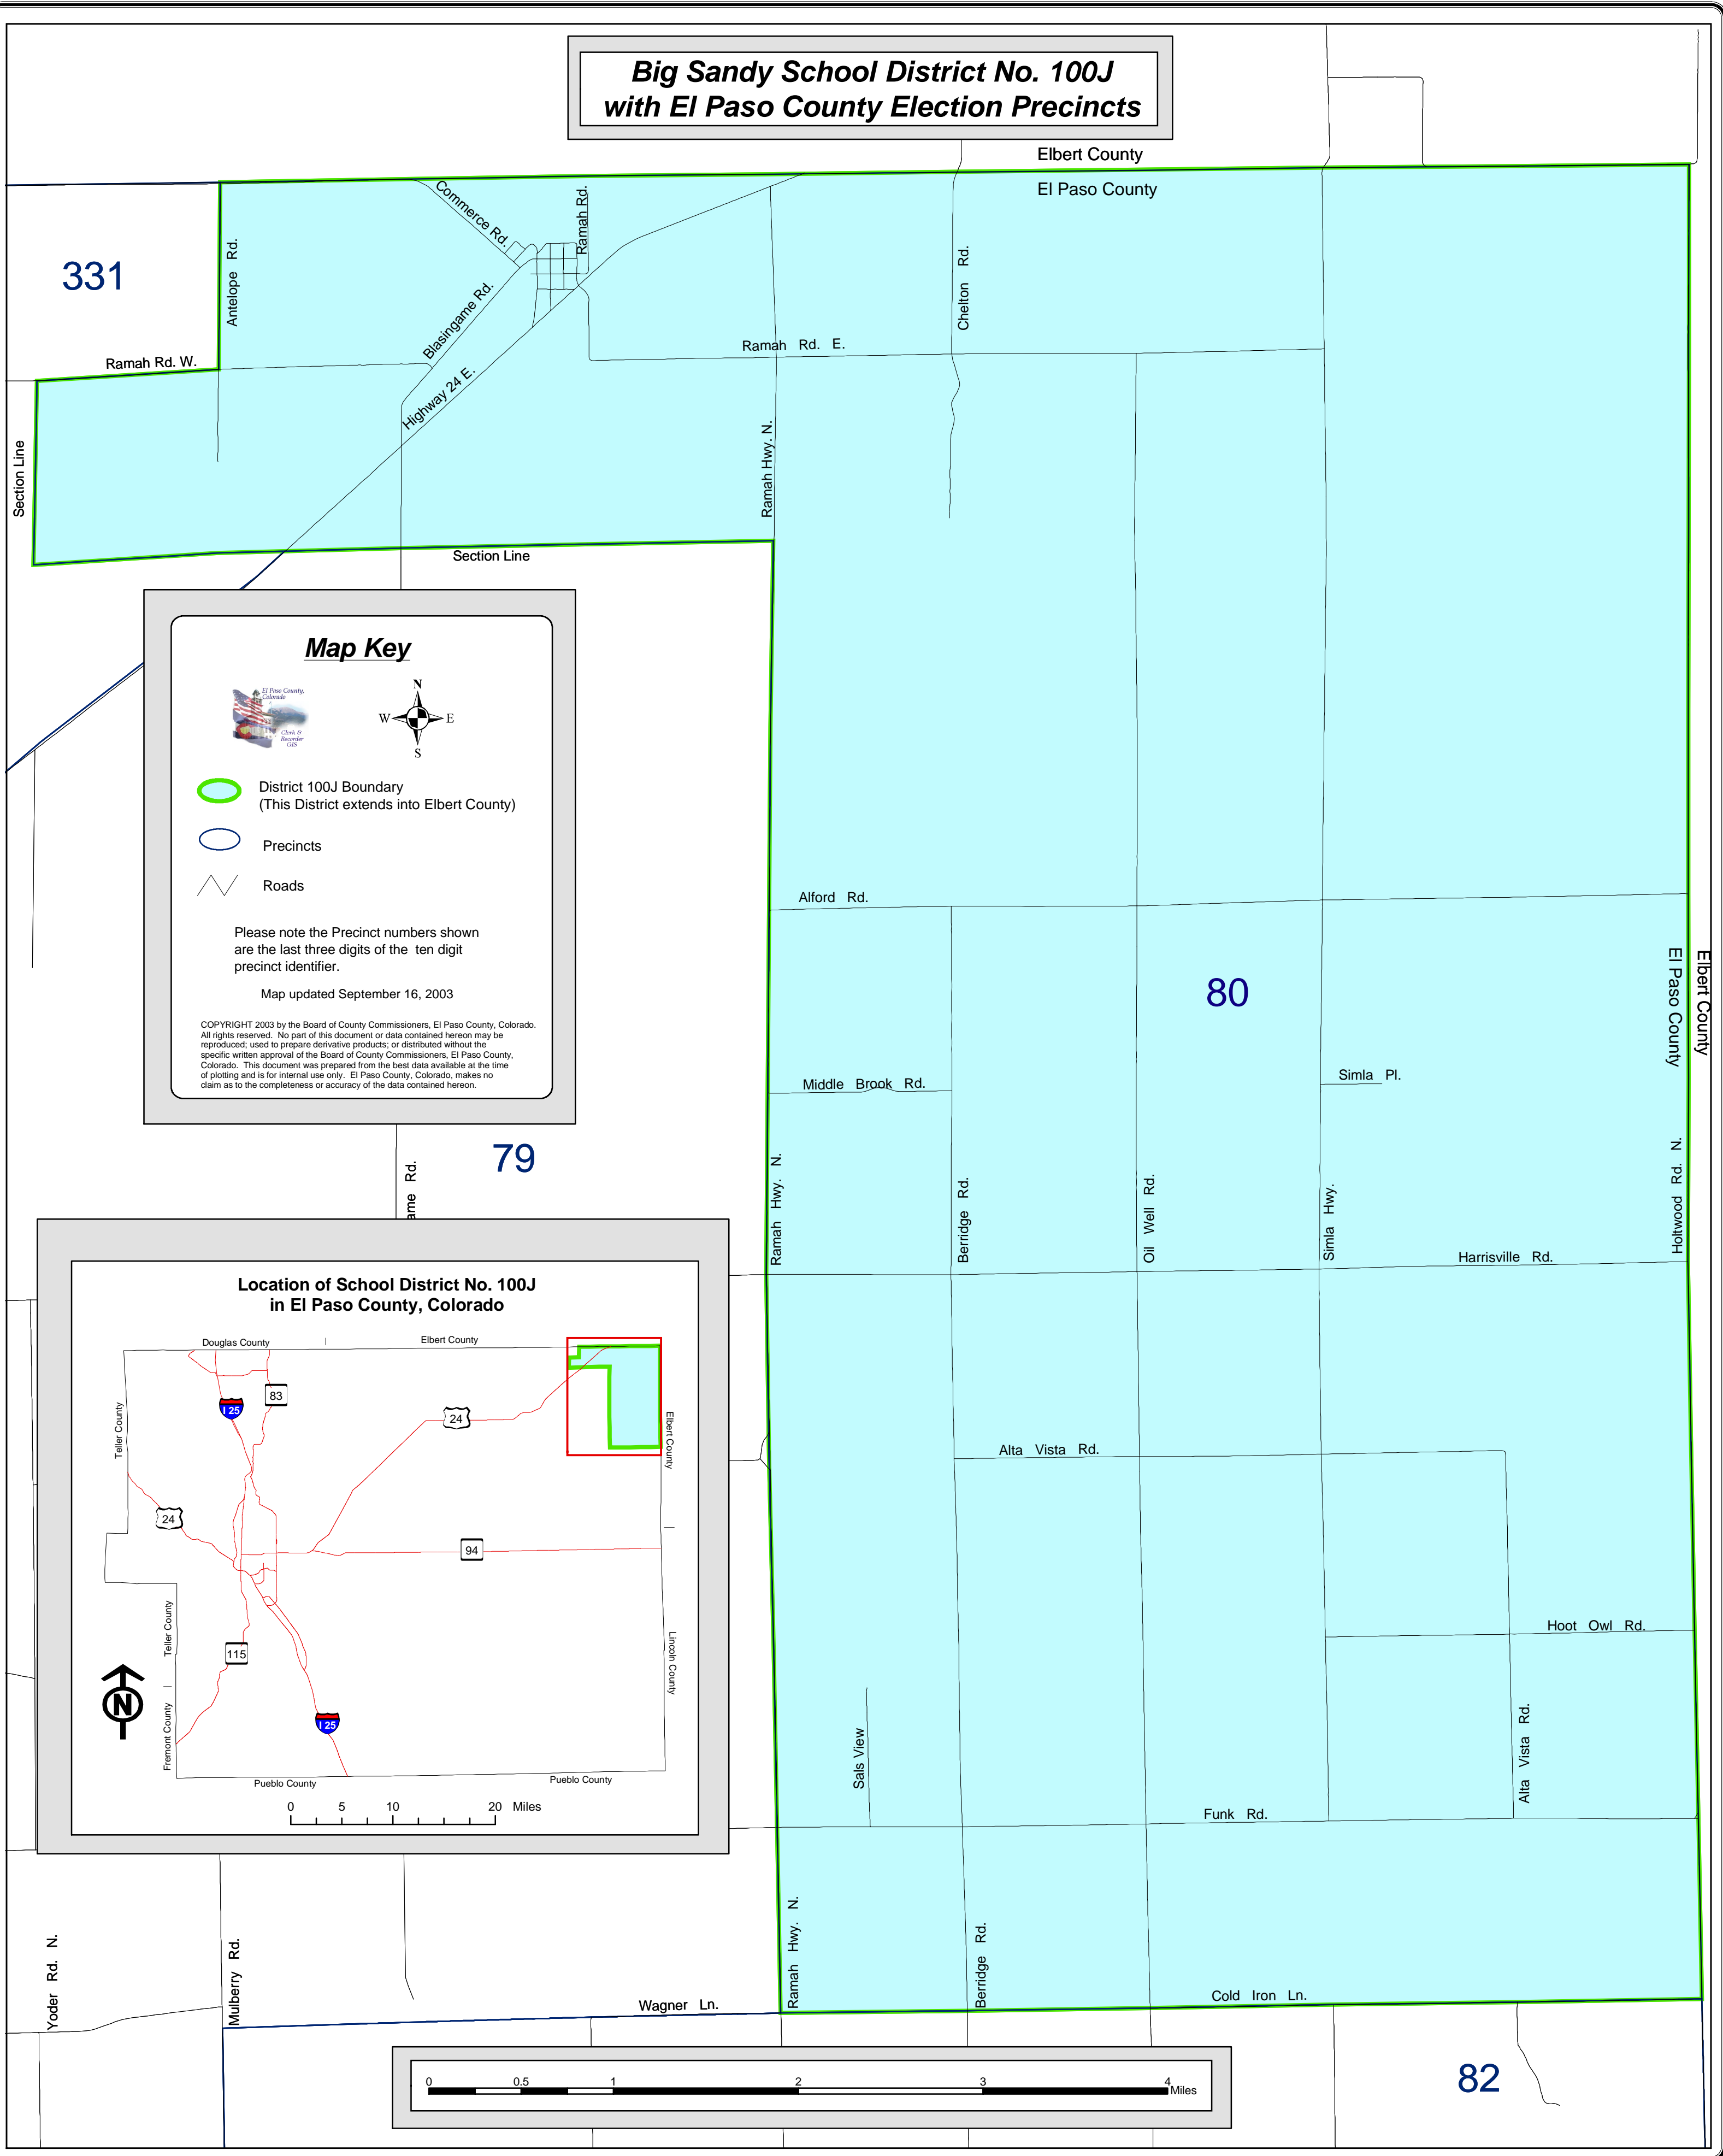

**Big Sandy School District No. 100J
with El Paso County Election Precincts**

Map Key

○ District 100J Boundary
 (This District extends into Elbert County)

○ Precincts

— Roads

Please note the Precinct numbers shown are the last three digits of the ten digit precinct identifier.

Map updated September 16, 2003

COPYRIGHT 2003 by the Board of County Commissioners, El Paso County, Colorado. All rights reserved. No part of this document or data contained herein may be reproduced; used to prepare derivative products; or distributed without the specific written approval of the Board of County Commissioners, El Paso County, Colorado. This document was prepared from the best data available at the time of plotting and is for internal use only. El Paso County, Colorado, makes no claim as to the completeness or accuracy of the data contained herein.